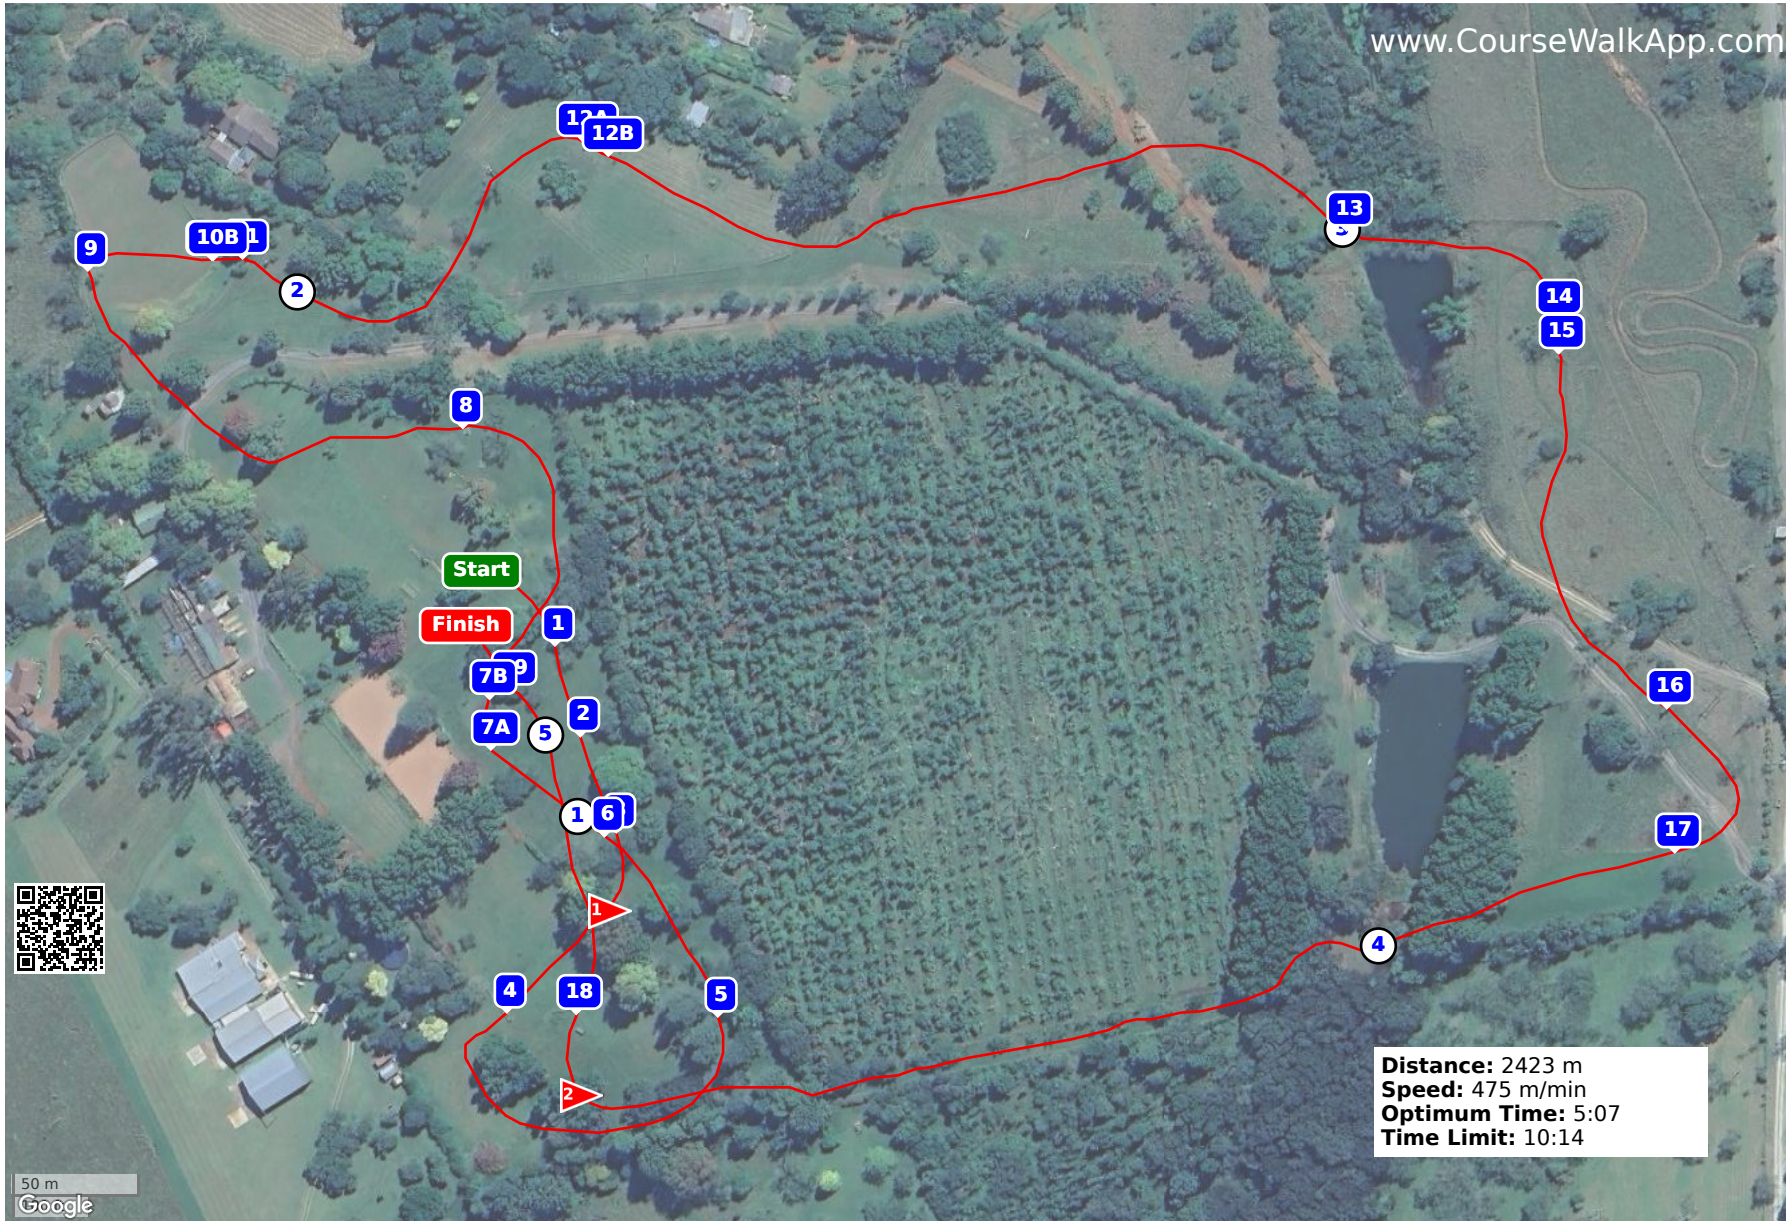

Ulwazi 95cm (White on Blue) (ID: 35169) - 95

- 1** Rustic Log
- 2** Spurwing Box
- 3** Raised Garden (*Compulsory Flag on Tree)
- 1** Compulsory Flag
- 4** Green Roof Hay Shed
- 5** Trakhener
- 6** Hanging log -/ the trees
- 7A** Spurwing Brush Box thro Water Big Log Down
- 7B** Spurwing Brush Box thro Water Big Log Down
- 8** Blue Corner
- 9** Skinny Brush
- 10A** Steps up
- 10B** Steps up
- 11** White Brush Box
- 12A** Harcourts House
- 12B** Rustic Brush Box
- 13** Big Drop
- 14** Hanging Log
- 15** Rustic Rails
- 16** Cabbage tree Skinny
- 17** Brush Roll top
- 2** Compulsory Flag
- 18** Roll Top
- 19** Bench

Distance: 2423 m
Speed: 475 m/min
Optimum Time: 5:07
Time Limit: 10:14