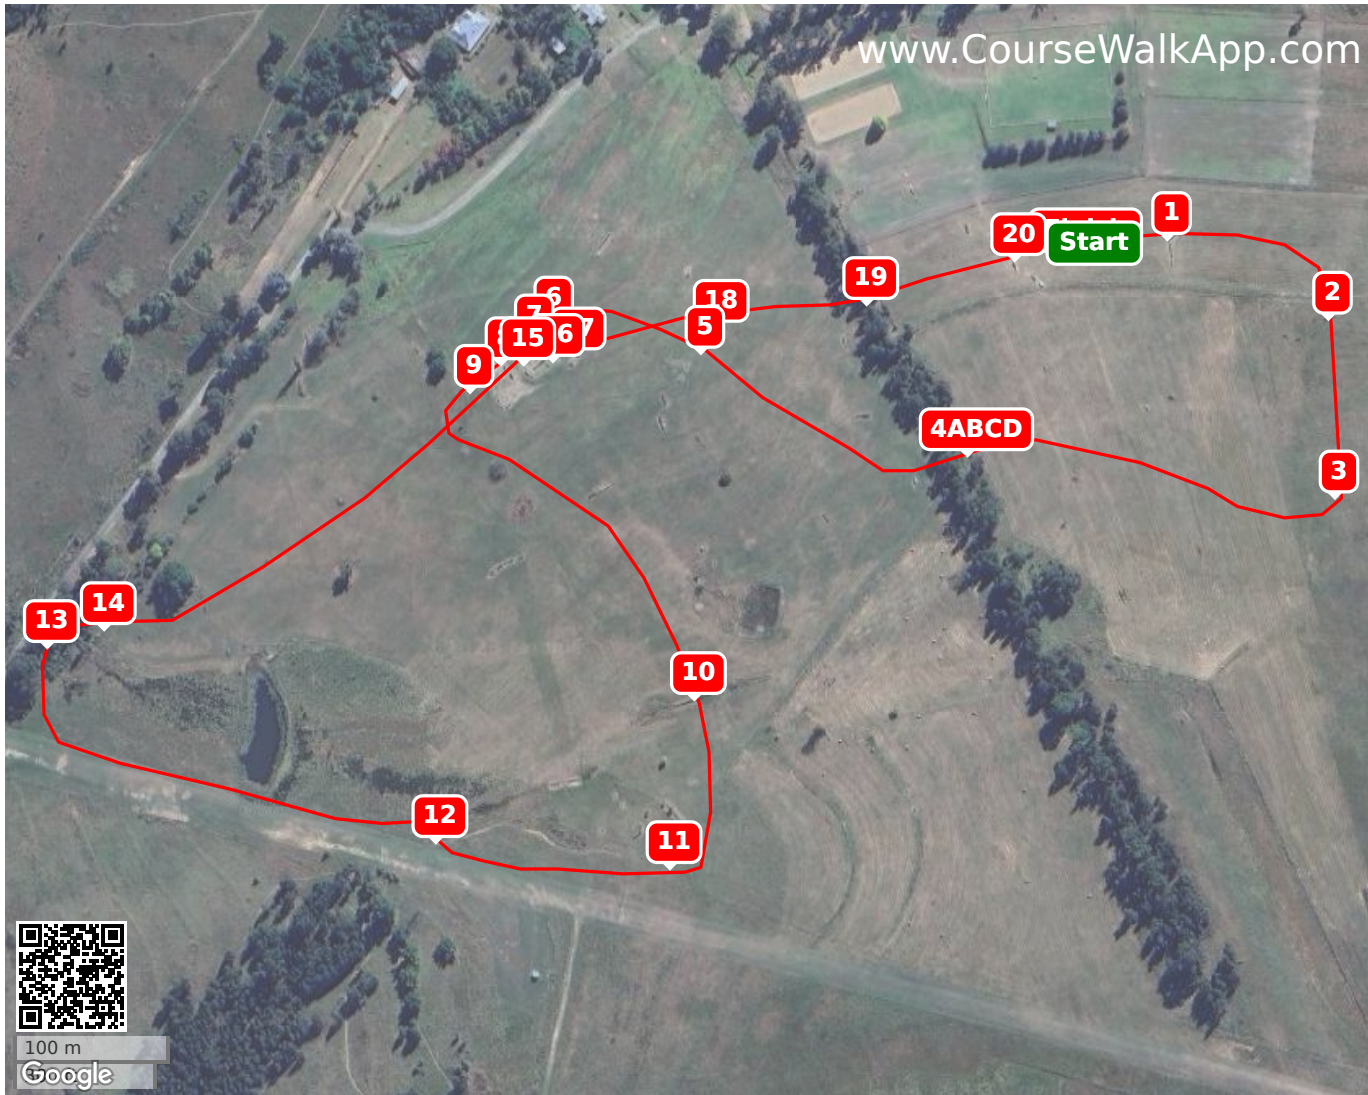

Treverton Eventing July 2023 (ID: 36230) - CCN1*- Red Numbers

- 1** Sheep Feeder
 - 2** Sharks Teeth
 - 3** Pink Roller
 - 4ABCD** Skinny- Jump down- Jump Up- Beach House
 - 5** Yellow House
 - 6** Cheese
 - 7** Water
 - 8** Bale out
 - 9** Skinny
 - 10** Ditch Palisade
 - 11** Bales
 - 12** Brush Ditch
 - 13** Logs
 - 14** Table
 - 15** Water
 - 16** Log out of Water
 - 17** Arrowhead
 - 18** Black Bench
 - 19** Log in Treeline
 - 20** Stacked Logs Home
- Distance:** 2540 m