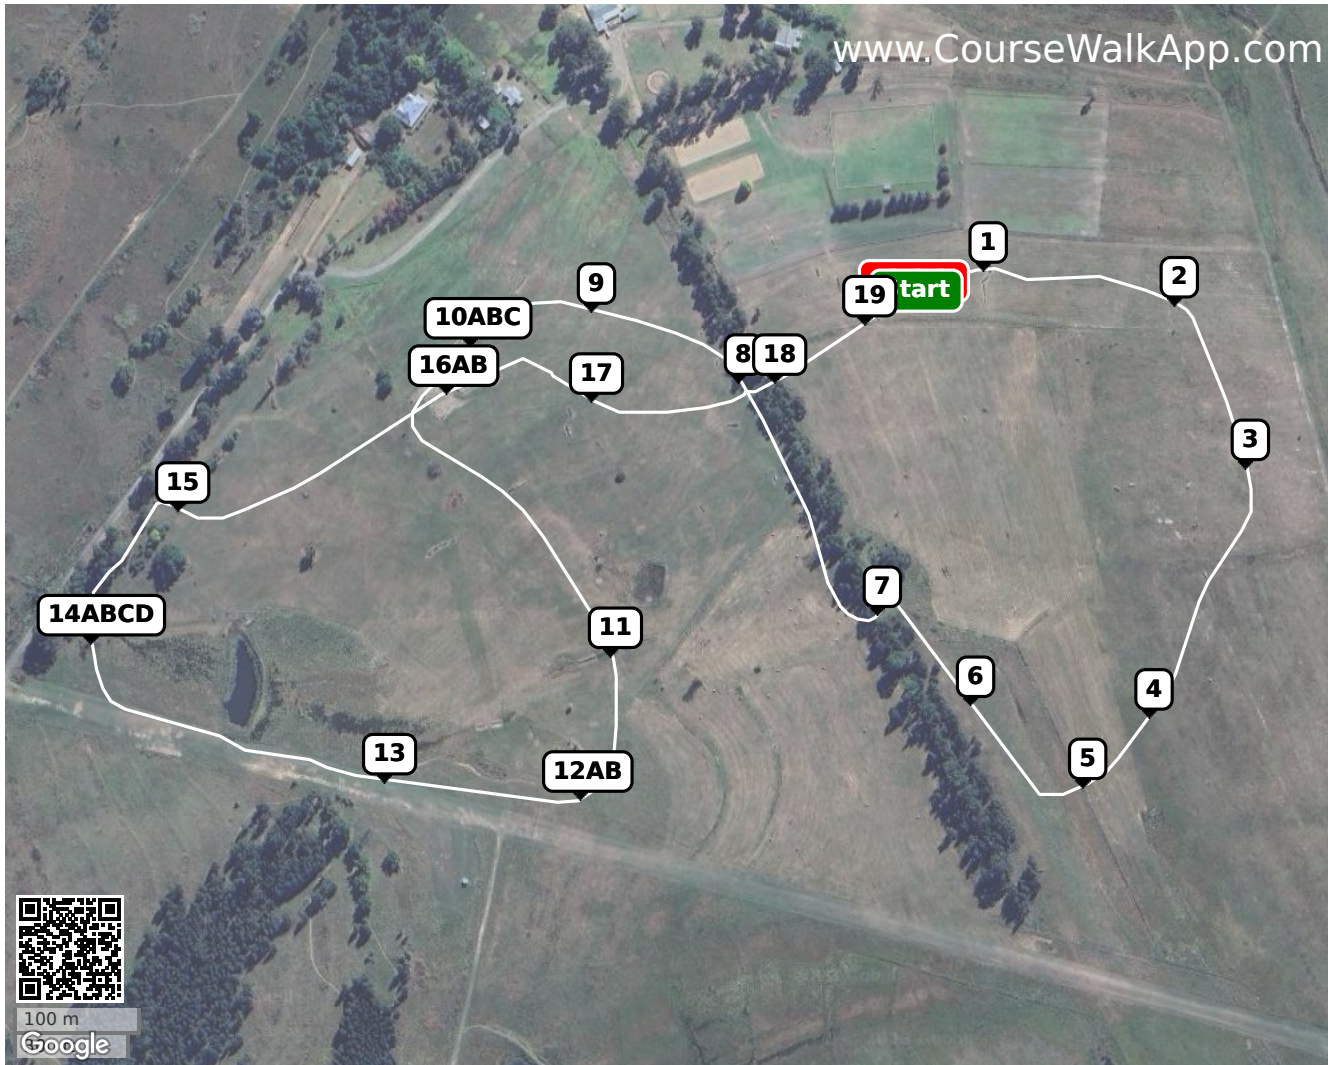

# Treverton Eventing July 2023 (ID: 36268) - CCN2\*- White Num

www.CourseWalkApp.com

- 1** Sheep feeder
- 2** Ditch skinny
- 3** Curved rail brush
- 4** Corner
- 5** Floating Log over ditch
- 6** Blue Roller
- 7** Skinny in V of tree
- 8** Brush oxer built against tree
- 9** Jump me Tree
- 10ABC** Cheese-Water in-Bale Out
- 11** Ditch Palisade
- 12AB** Bale in- Bale Out
- 13** Brush Ditch
- 14ABCD** Skinny Ramp at ditch- Jump down- Jump Up- Skinny
- 15** Log back into field
- 16AB** Black Log-Skinny
- 17** Pump House
- 18** Log Oxer in tree line
- 19** Curved Brush Home

**Distance:** 3027 m