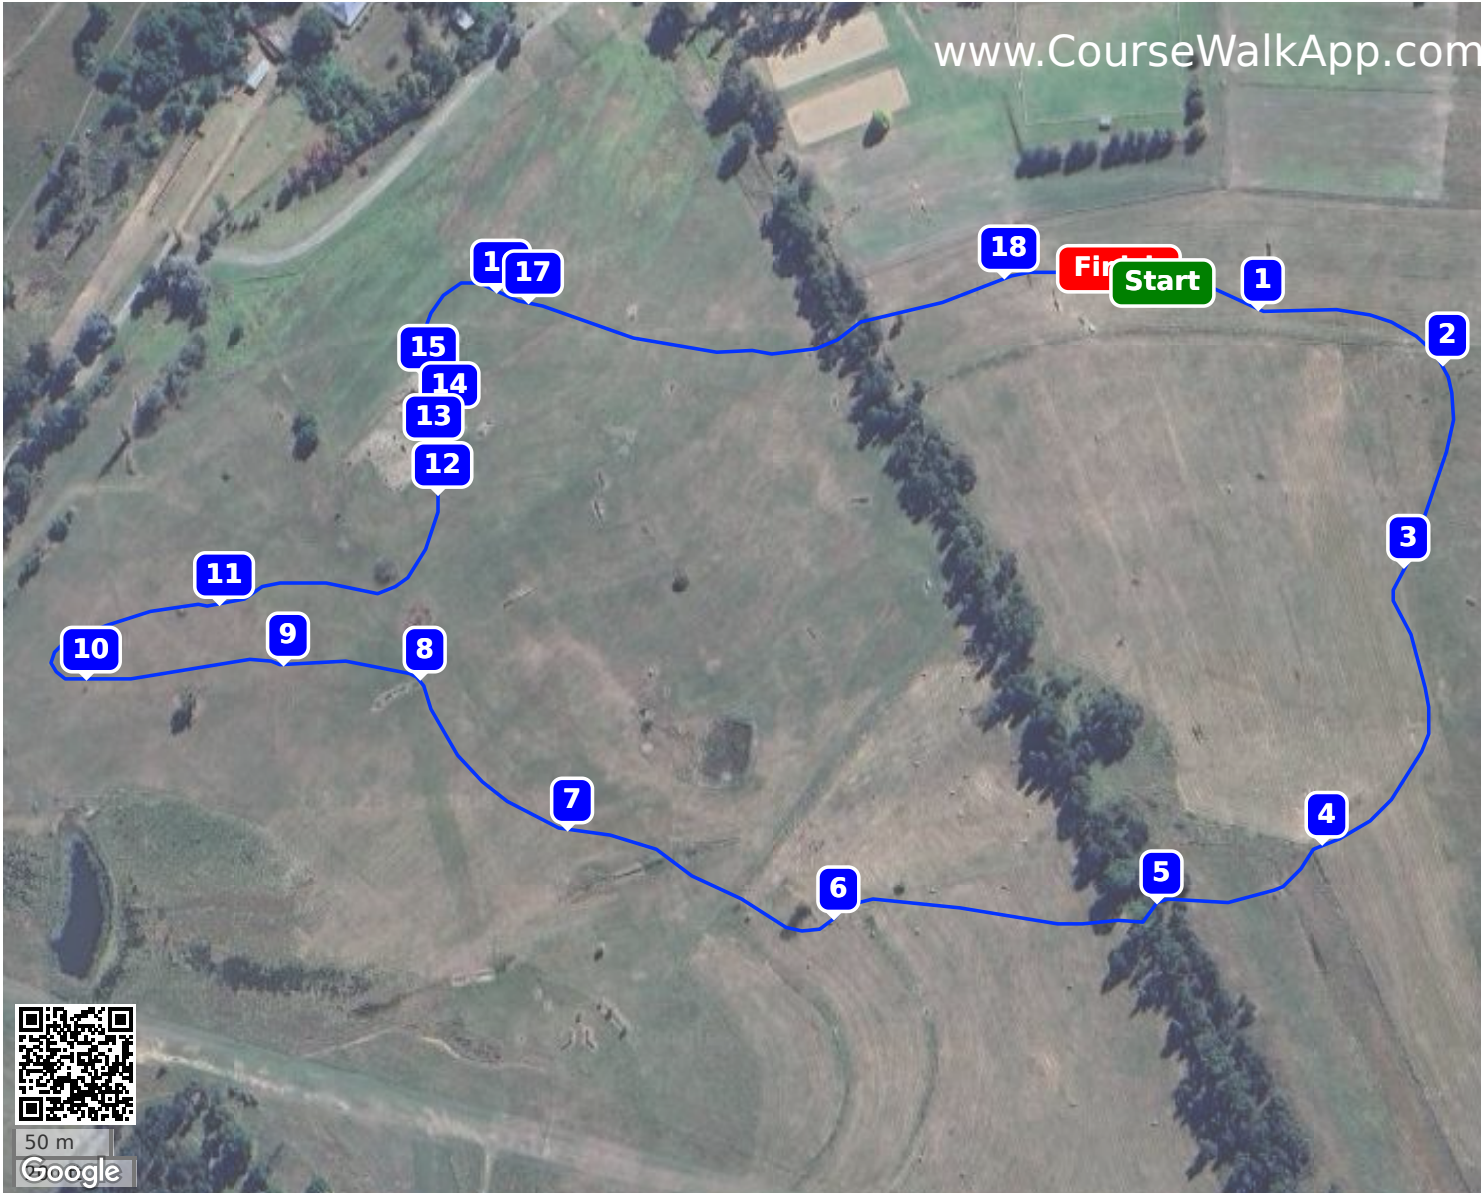

Treverton Eventing July 2023 (ID: 36263) - 85cm- Blue Numbers

- ① Log
- ② Shield
- ③ Quinton's Roller
- ④ Trekhaner
- ⑤ Tree root skinny
- ⑥ Tyres
- ⑦ Bench
- ⑧ Blue log
- ⑨ Book
- ⑩ House
- ⑪ Standard Bank
- ⑫ Log
- ⑬ Water
- ⑭ Rustic Log
- ⑮ Jump Up
- ⑯ Jump Down
- ⑰ Oaksprings Roller
- ⑱ Brush Home

Distance: 1817 m