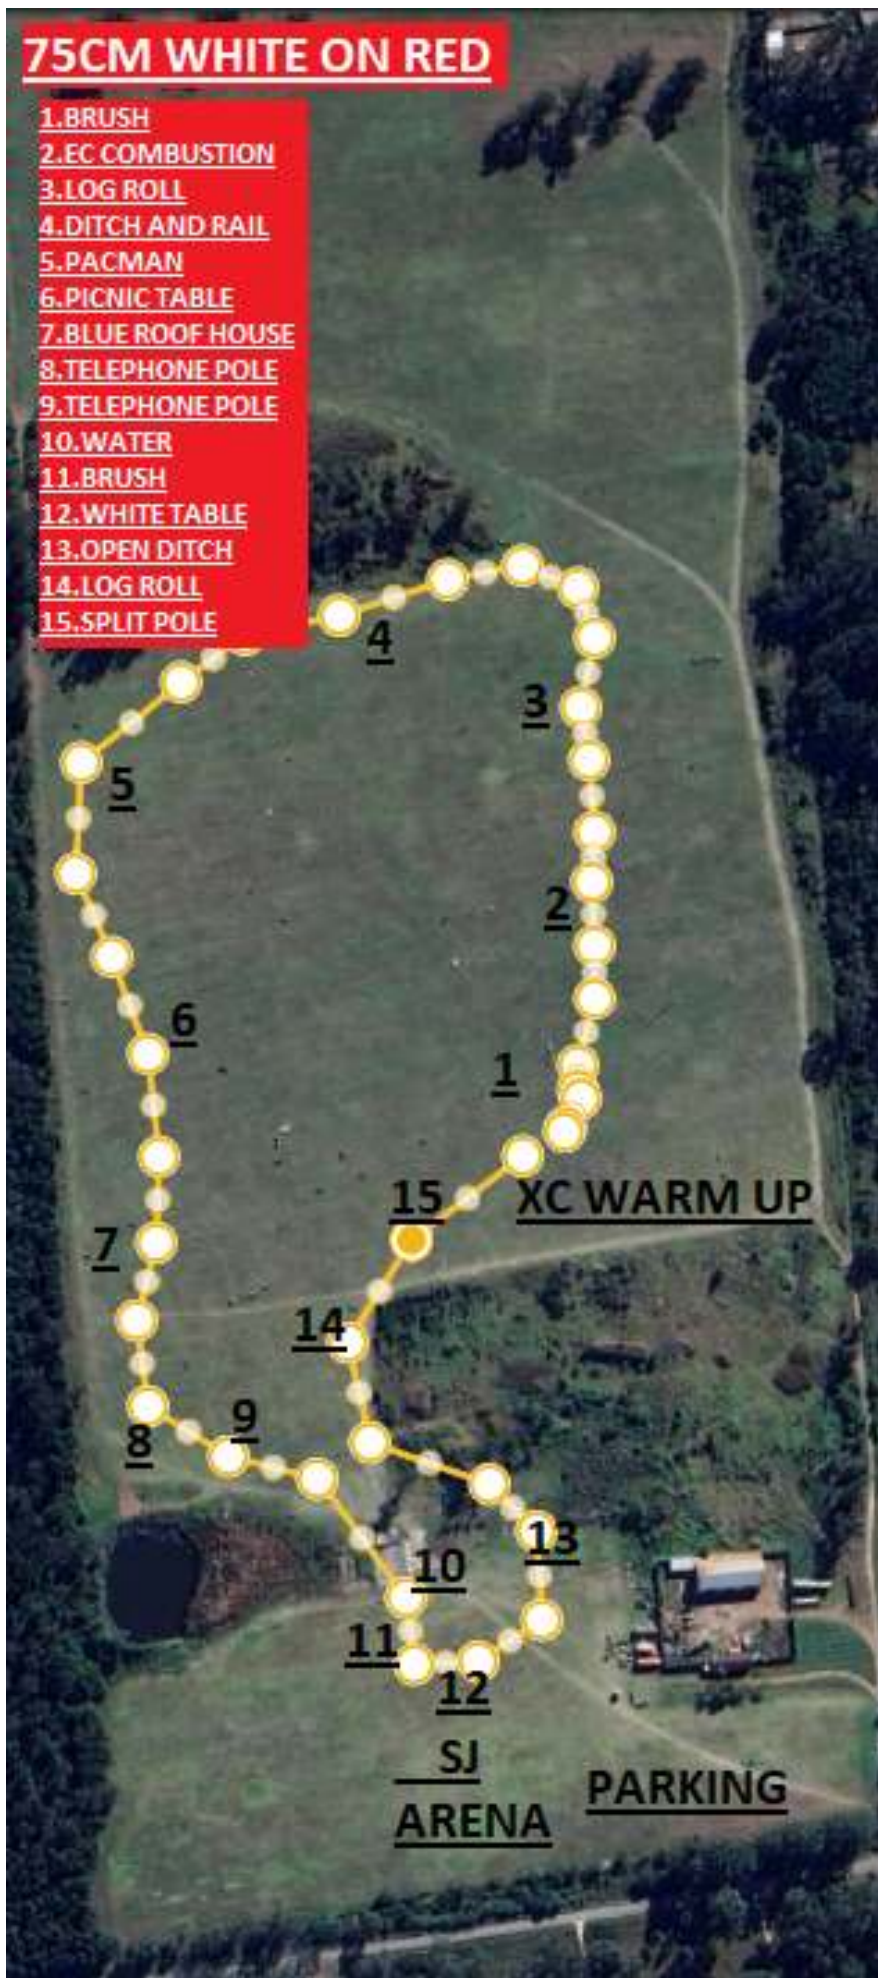

75CM WHITE ON RED

1. BRUSH
2. EC COMBUSTION
3. LOG ROLL
4. DITCH AND RAIL
5. PACMAN
6. PICNIC TABLE
7. BLUE ROOF HOUSE
8. TELEPHONE POLE
9. TELEPHONE POLE
10. WATER
11. BRUSH
12. WHITE TABLE
13. OPEN DITCH
14. LOG ROLL
15. SPLIT POLE