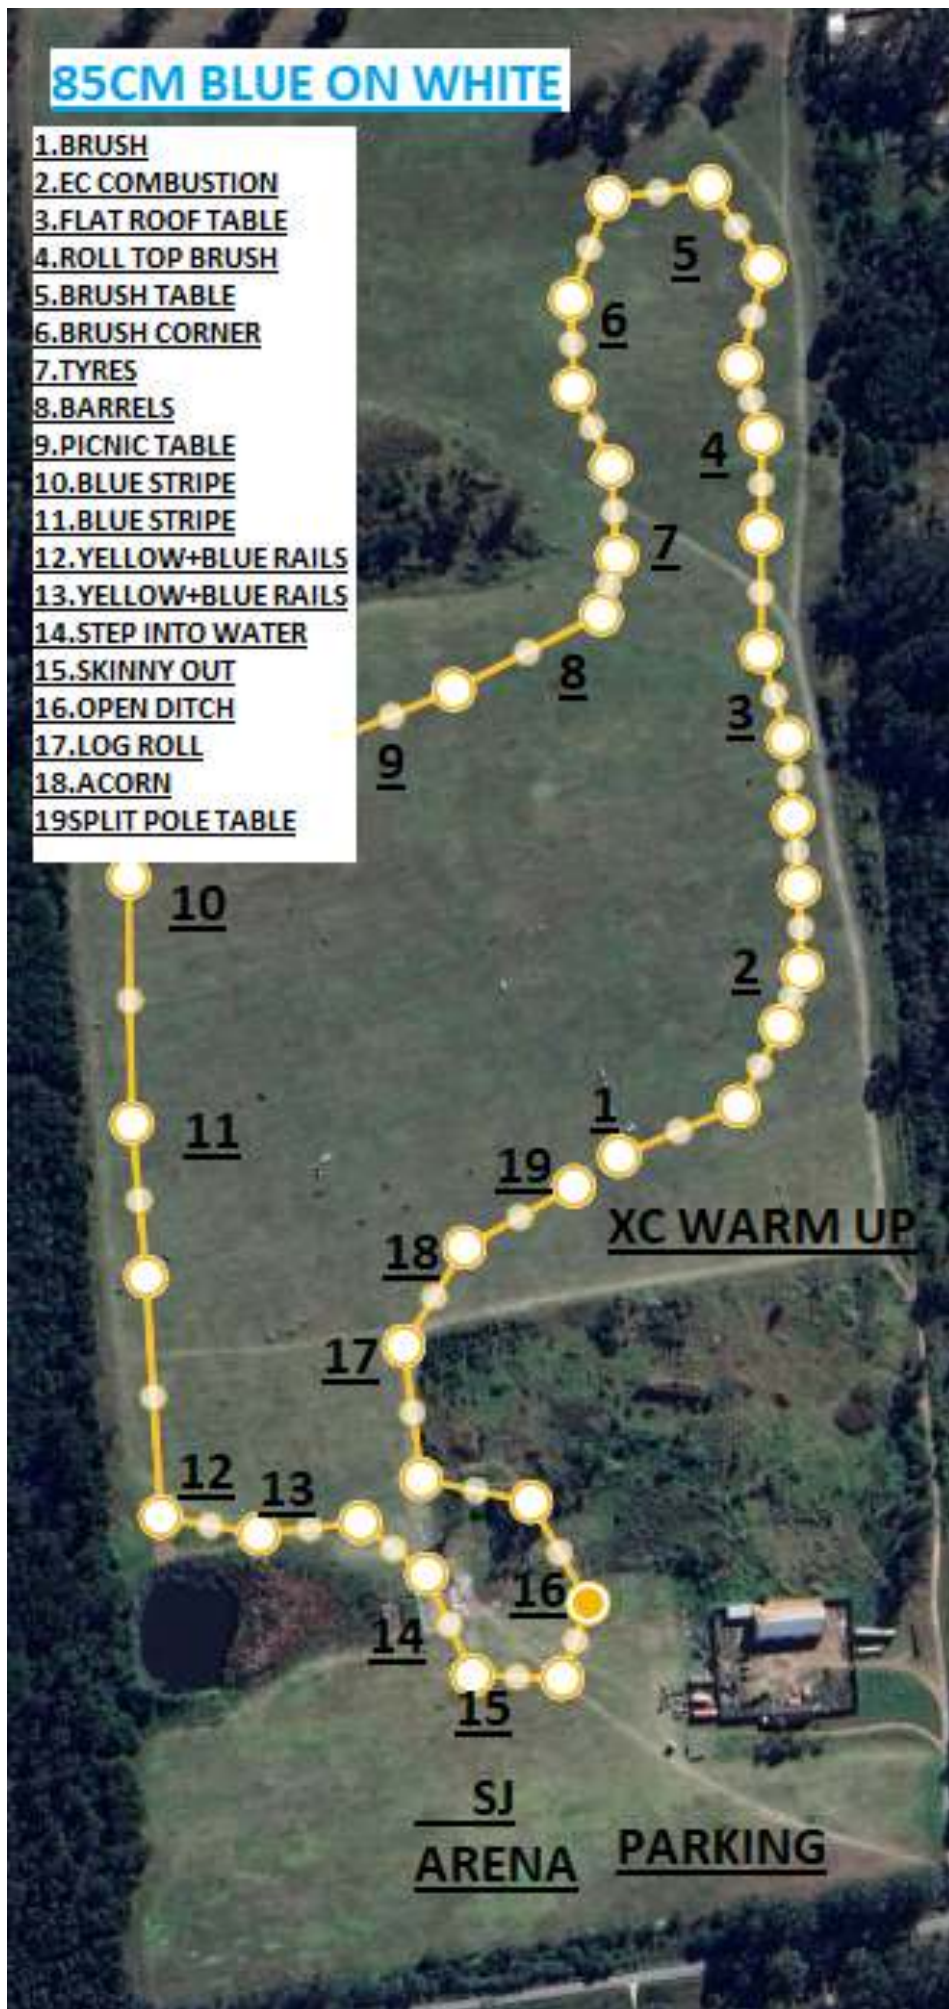

85CM BLUE ON WHITE

1. BRUSH
2. EC COMBUSTION
3. FLAT ROOF TABLE
4. ROLL TOP BRUSH
5. BRUSH TABLE
6. BRUSH CORNER
7. TYRES
8. BARRELS
9. PICNIC TABLE
10. BLUE STRIPE
11. BLUE STRIPE
12. YELLOW+BLUE RAILS
13. YELLOW+BLUE RAILS
14. STEP INTO WATER
15. SKINNY OUT
16. OPEN DITCH
17. LOG ROLL
18. ACORN
19. SPLIT POLE TABLE