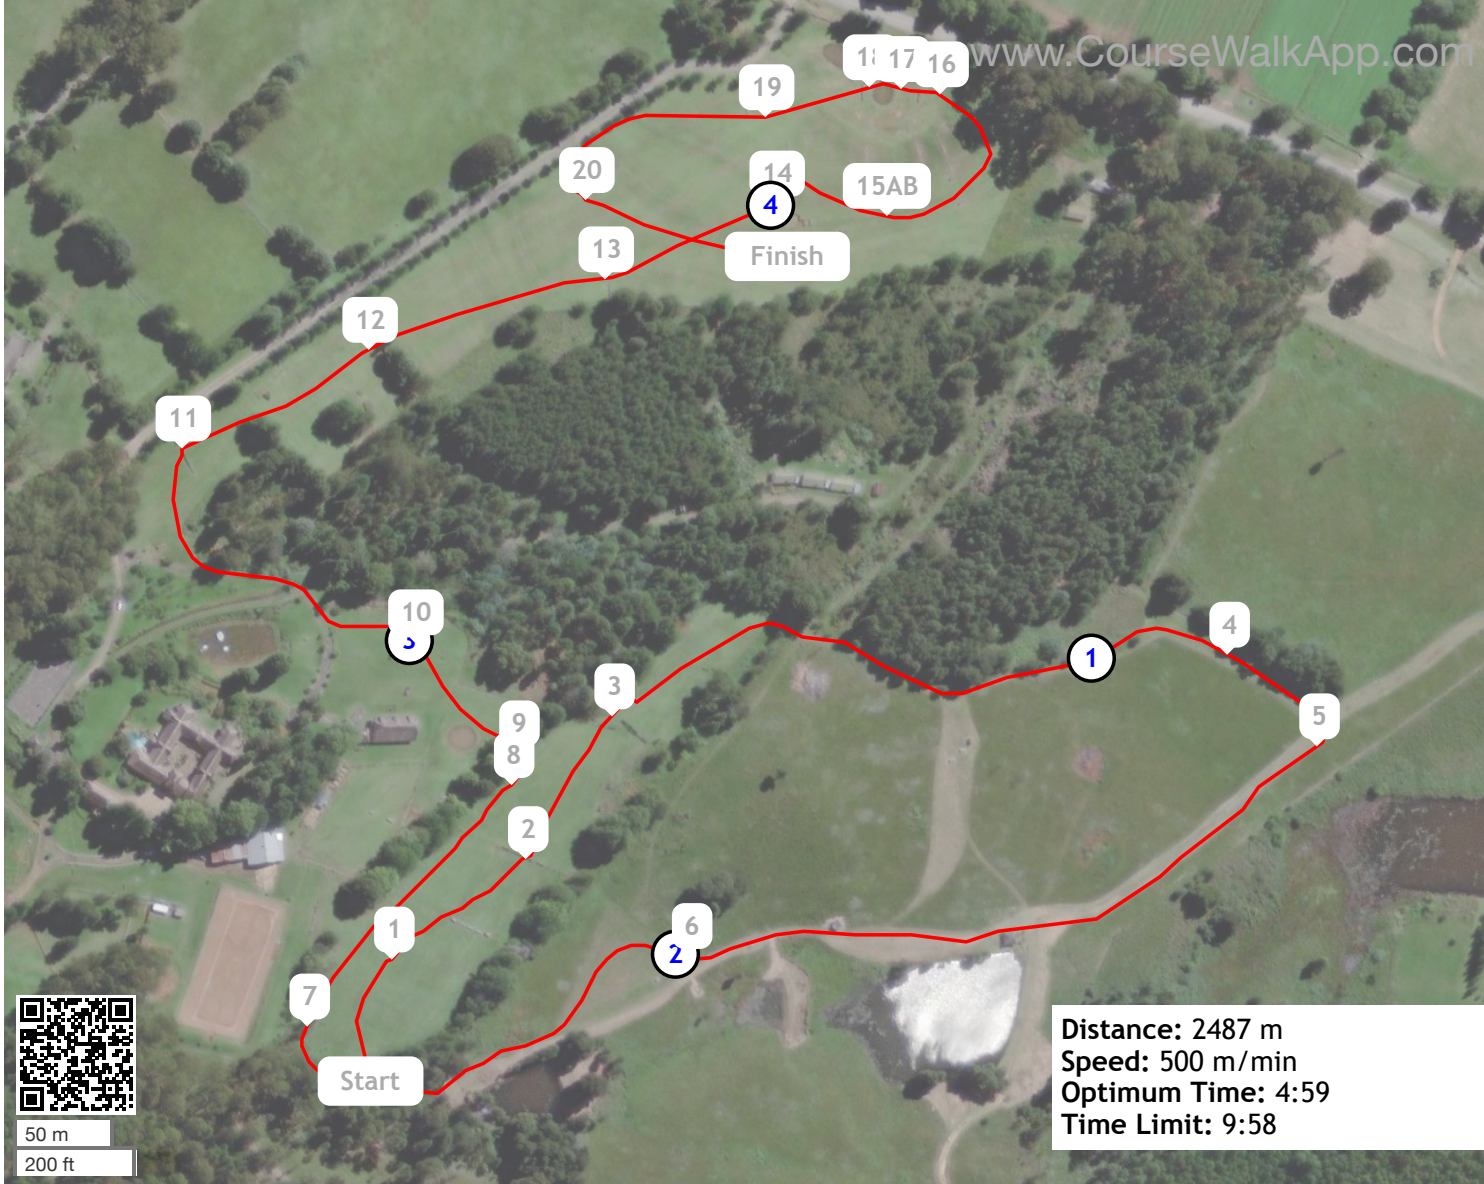

Mount Helmsley October 2023 (ID: 37578) - CCN1*- White on Red

- 1 Triple out
- 2 Stone wall
- 3 Brush
- 4 Thatch house
- 5 Brush
- 6 Bulls head
- 7 Triple log
- 8 Floating log
- 9 T log
- 10 Palisade down
- 11 Wishing well
- 12 Oxer downhill
- 13 Log Oxer
- 14 Ditch palisade
- 15AB White gates
- 16 Log before water
- 17 Water
- 18 Log out water
- 19 Floating log
- 20 Brush it home