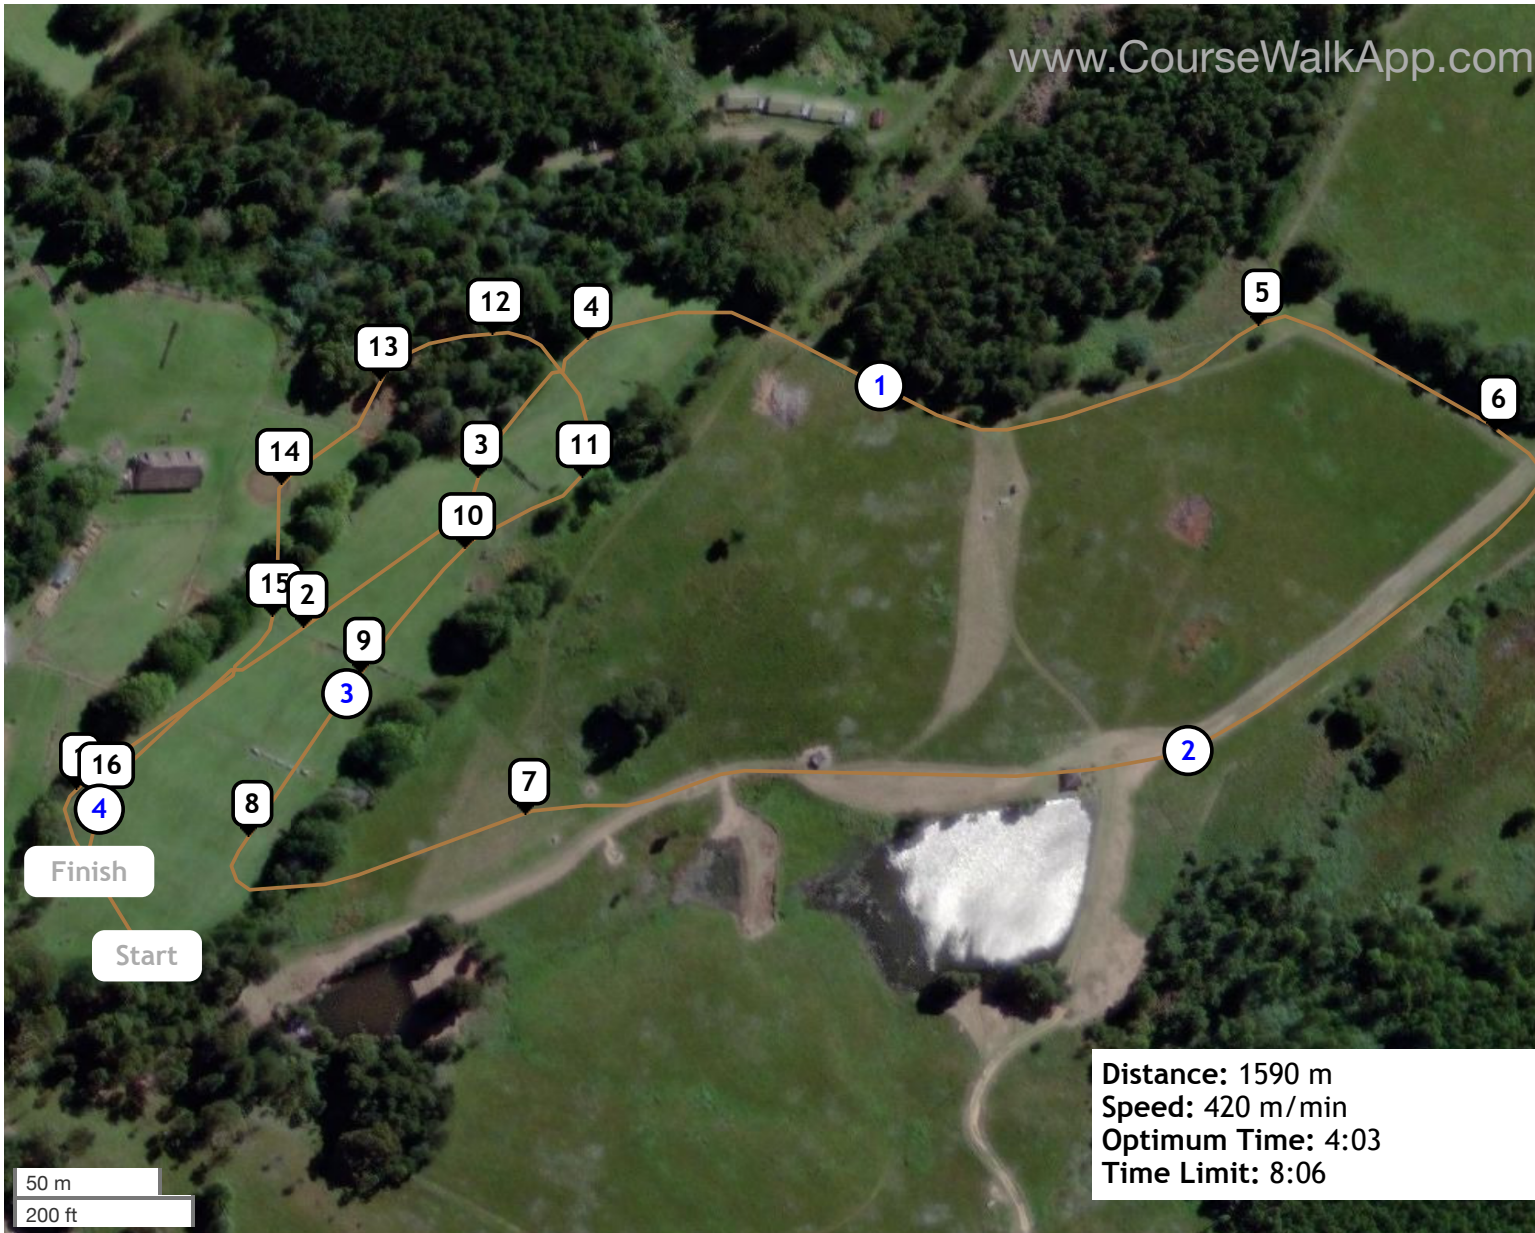

Mount Helmsley October 2023 (ID: 37571) - Ev65- White on Brown

- ① Triple log
- ② Log
- ③ Moss log
- ④ Hay bale brush
- ⑤ Roller
- ⑥ Blue box
- ⑦ A Frame
- ⑧ Log brush
- ⑨ Round bales
- ⑩ Log
- ⑪ Floating log
- ⑫ Forest A frame
- ⑬ Jump Up
- ⑭ Water splash
- ⑮ Triple logs
- ⑯ Brush home