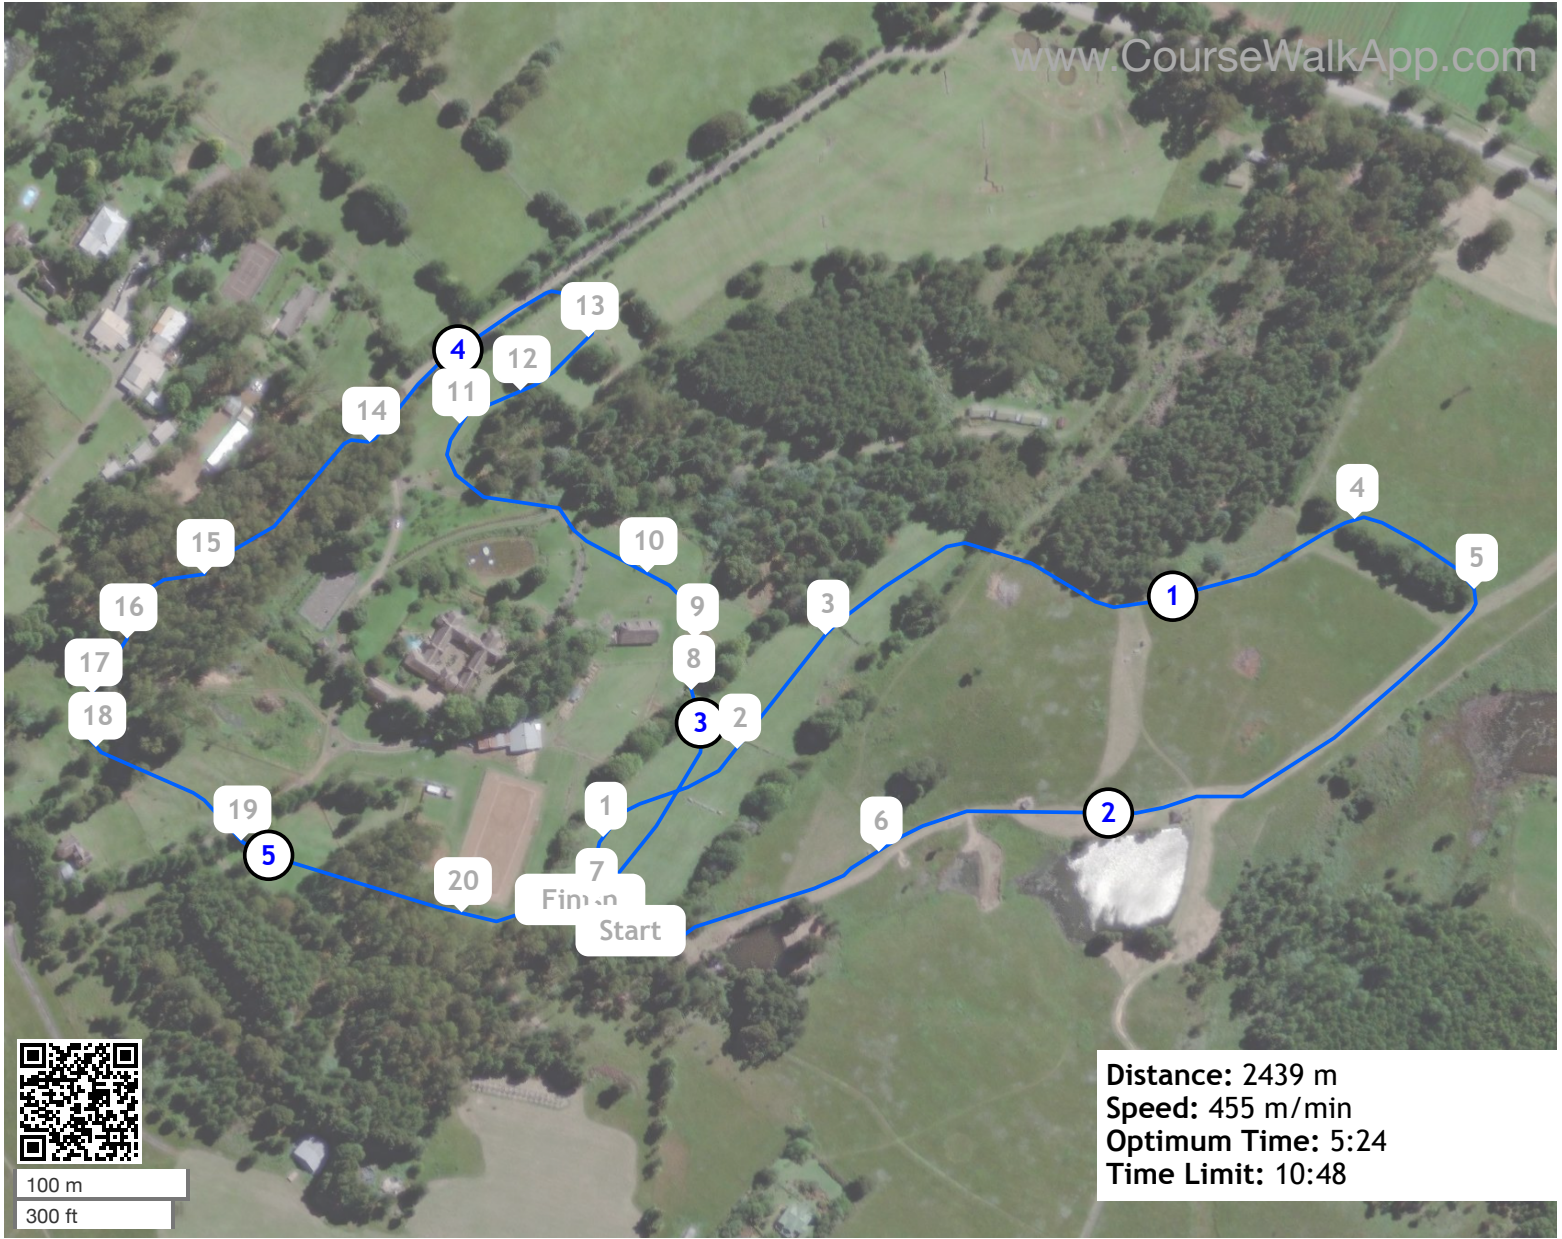

Mount Helmsley October 2023 (ID: 37575) - Ev85- White on Blue

- ① Triple log
- ② Stone wall
- ③ Brush
- ④ Roller
- ⑤ Blue box
- ⑥ Wooden Box
- ⑦ Floating brush
- ⑧ Wooden box
- ⑨ Water splash
- ⑩ Palisade down
- ⑪ Log
- ⑫ Brush down
- ⑬ Drop down
- ⑭ Log in the trees
- ⑮ Stone wall in forest
- ⑯ Brush out forest
- ⑰ Step up
- ⑱ Log up
- ⑲ Log ditch
- ⑳ Pallets home