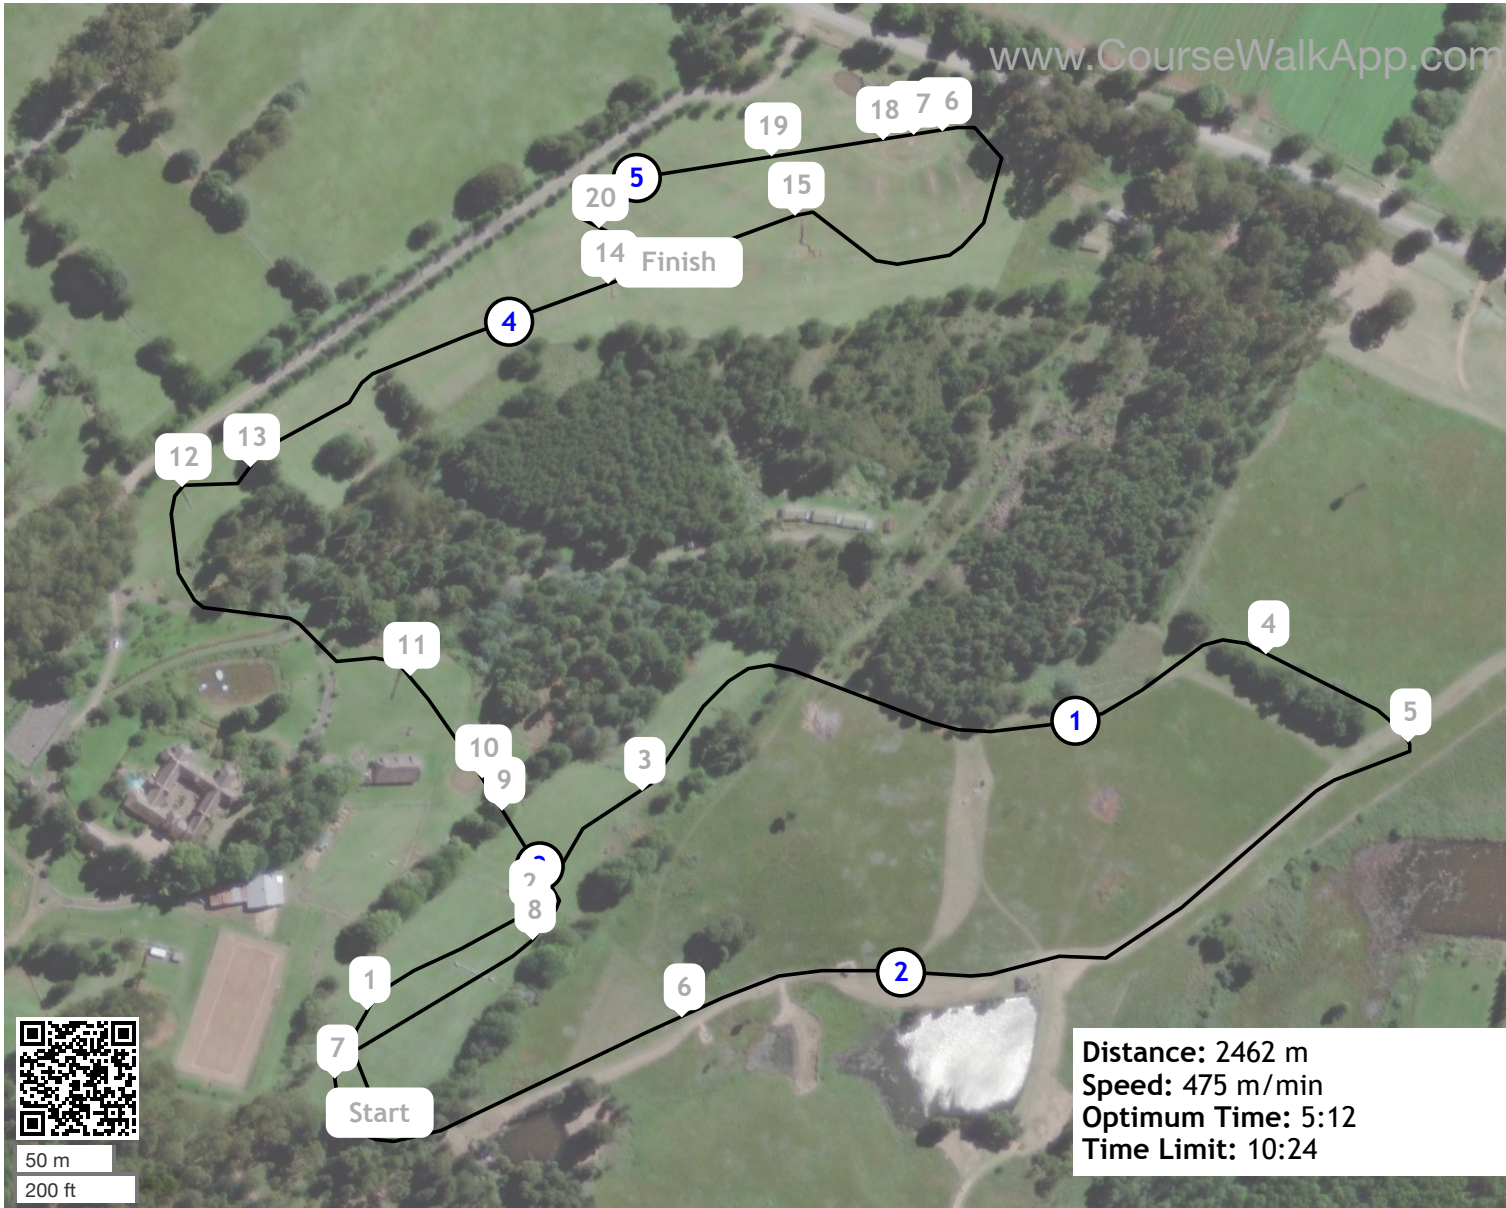

Mount Helmsley October 2023 (ID: 37577) - Ev95- White on Black

- ① Triple out
- ② Stone wall
- ③ Brush
- ④ Blue box
- ⑤ Bench
- ⑥ A frame
- ⑦ Floating brush
- ⑧ Table
- ⑨ T Jump
- ⑩ Water splash
- ⑪ Palisade down
- ⑫ Wishing well
- ⑬ Oxer on the hill
- ⑭ Oxer
- ⑮ Log ditch
- ⑯ Log before water
- ⑰ Water
- ⑱ Log after water
- ⑲ Wooden box
- ⑳ Palisade home