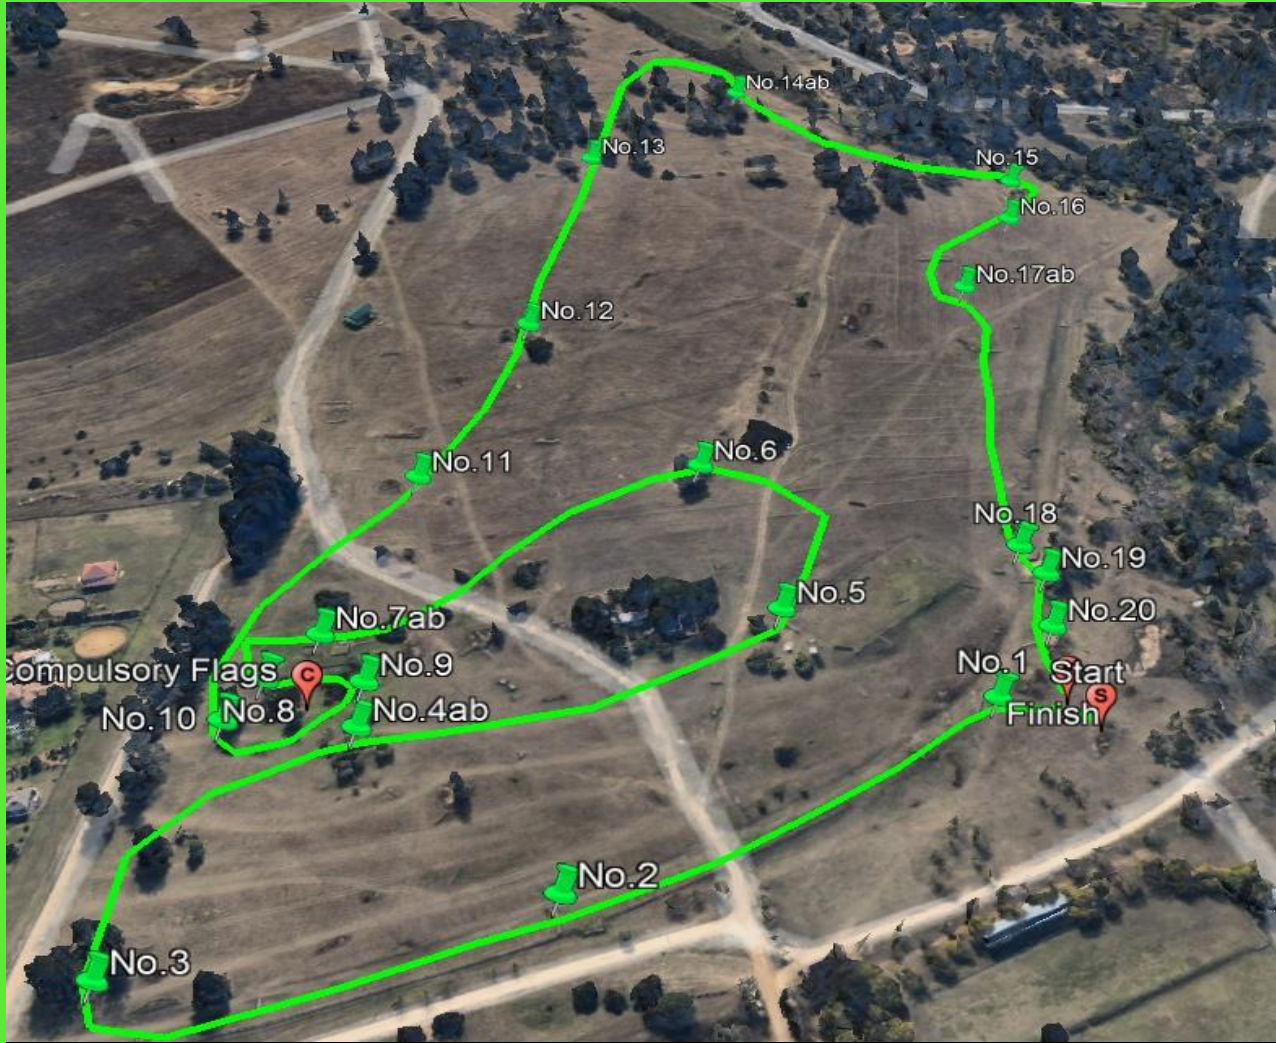

One Star

Numbers: Yellow
 Course Length: 2845m
 Speed: 500mpm
 Time: 5m42s

1	Sawdust Leap
2	Ditch & Rails
3	Big Oxer
4	Thatch Corner
5ab	Tim's Brush Bend
6	Big Table
7ab	Pine Complex
8	Pine Skinny
9ab	Step to White Rails
10	Ditch & Rails
11	Frangible Gate
12	Brush Skirt
13ab	Lou's Log to Blenheim
14	Triple Bar
15	Table
16ab	Rasta Drop to Skinny Pine
17	Brush Skinny
18	Normandy Splash
19	Final Leap

Ev.95

Numbers: Green
 Course Length: 2440m
 Speed: 475mpm
 Time: 5m08s

1	Slanter
2	Concrete Roller
3	Hippo Brush
4ab	In the Dip
5	Mini Cheese
6	Big Table
7ab	Sunken Road
8	Pine Log Skinny
9	Step Up
10	Tree Brush
11	Eskom Oxer
12	Ditch
13	Off the Mound
14ab	Off-set Brushes
15	Slanter
16	Slanter @ Rasta
17ab	Table to Old grey Log
18	Gum Skinny
19	Swazi Roller
20	Triple Bar

NB: no compulsory flag in this course

Ev.85

Numbers: Blue
 Course Length: 2090m
 Speed: 455mpm
 Time: 4m36s

1	Log Pile
2	Roller Brush
3	Claudia's Gate
4	Big Oxer
5	Gum Log Skinny
6	Mini Cheese
7	Brush Skirt
8ab	Pine Complex
9	Upright Drop Compulsory Flags
10	Poplar Logs
11	Wishing Well
12ab	Oxer to Upright
13	Brush Leap
14	Upright
15	Another Upright
16	Thatch Blenheim
17	Pine Log @ Normandy
18	Zig-zag Brush
19	Giant Log

Ev.75

Numbers: Red
 Course Length: 2000m
 Speed: 440mpm
 Time: 4m33s

1	Long Rails
2	Bale Upright
3	Black & White Oxer
4	Stone Complex
5	Wishing Well
6	Brush Skirt
7	Concerte Pipe
8	Island
9	Swazi Portable
10ab	Ditch to Brush
11	White Tyres
12	Pine Oxer
13	Old Grey Log
14	Pine Leap
15	Mini Corner
16	Log Drop
	Compulsory Flag
17	Final Leap