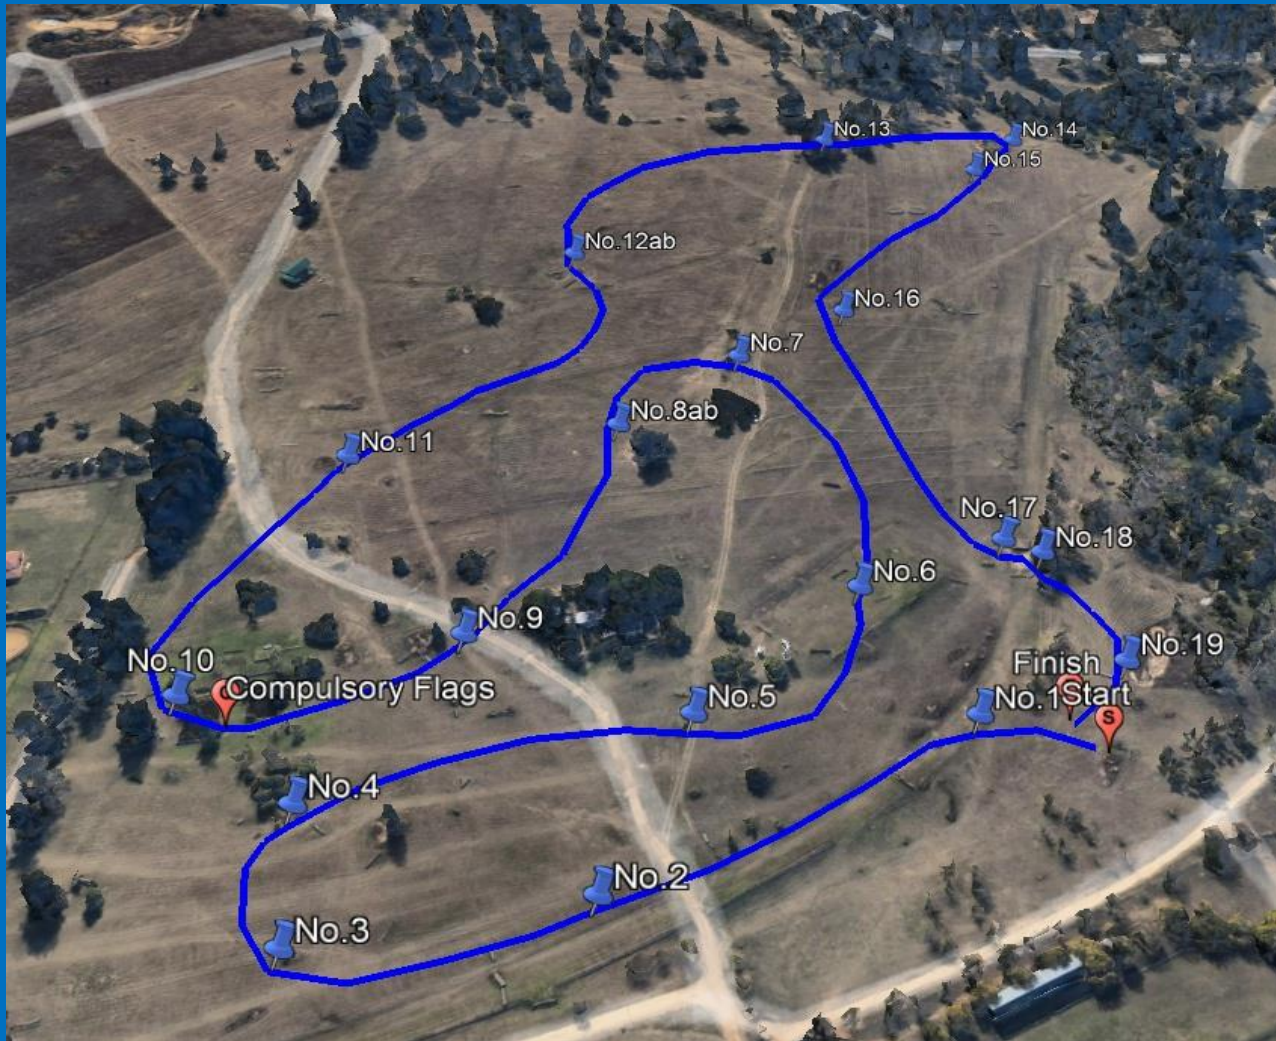

One Star

Numbers: Yellow
 Course Length: 2845m
 Speed: 500mpm
 Time: 5m42s

1	Sawdust Leap
2	Ditch & Rails
3	Big Oxer
4	Thatch Corner
5ab	Tim's Brush Bend
6	Big Table
7ab	Pine Complex
8	Pine Skinny
9ab	Step to White Rails
10	Ditch & Rails
11	Frangible Gate
12	Brush Skirt
13ab	Lou's Log to Blenheim
14	Triple Bar
15	Table
16ab	Rasta Drop to Skinny Pine
17	Brush Skinny
18	Normandy Splash
19	Final Leap

Ev.95

Numbers: Green
 Course Length: 2440m
 Speed: 475mpm
 Time: 5m08s

1	Slanter
2	Concrete Roller
3	Hippo Brush
4ab	In the Dip
5	Mini Cheese
6	Big Table
7ab	Sunken Road
8	Pine Log Skinny
9	Step Up
10	Tree Brush
11	Eskom Oxer
12	Ditch
13	Off the Mound
14ab	Off-set Brushes
15	Slanter
16	Slanter @ Rasta
17ab	Table to Old grey Log
18	Gum Skinny
19	Swazi Roller
20	Triple Bar

NB: no compulsory flag in this course

Ev.85

Numbers: Blue
 Course Length: 2090m
 Speed: 455mpm
 Time: 4m36s

1	Log Pile
2	Roller Brush
3	Claudia's Gate
4	Big Oxer
5	Gum Log Skinny
6	Mini Cheese
7	Brush Skirt
8ab	Pine Complex
9	Upright Drop Compulsory Flags
10	Poplar Logs
11	Wishing Well
12ab	Oxer to Upright
13	Brush Leap
14	Upright
15	Another Upright
16	Thatch Blenheim
17	Pine Log @ Normandy
18	Zig-zag Brush
19	Giant Log

Ev.75

Numbers: Red
 Course Length: 2000m
 Speed: 440mpm
 Time: 4m33s

1	Long Rails
2	Bale Upright
3	Black & White Oxer
4	Stone Complex
5	Wishing Well
6	Brush Skirt
7	Concerte Pipe
8	Island
9	Swazi Portable
10ab	Ditch to Brush
11	White Tyres
12	Pine Oxer
13	Old Grey Log
14	Pine Leap
15	Mini Corner
16	Log Drop
	Compulsory Flag
17	Final Leap