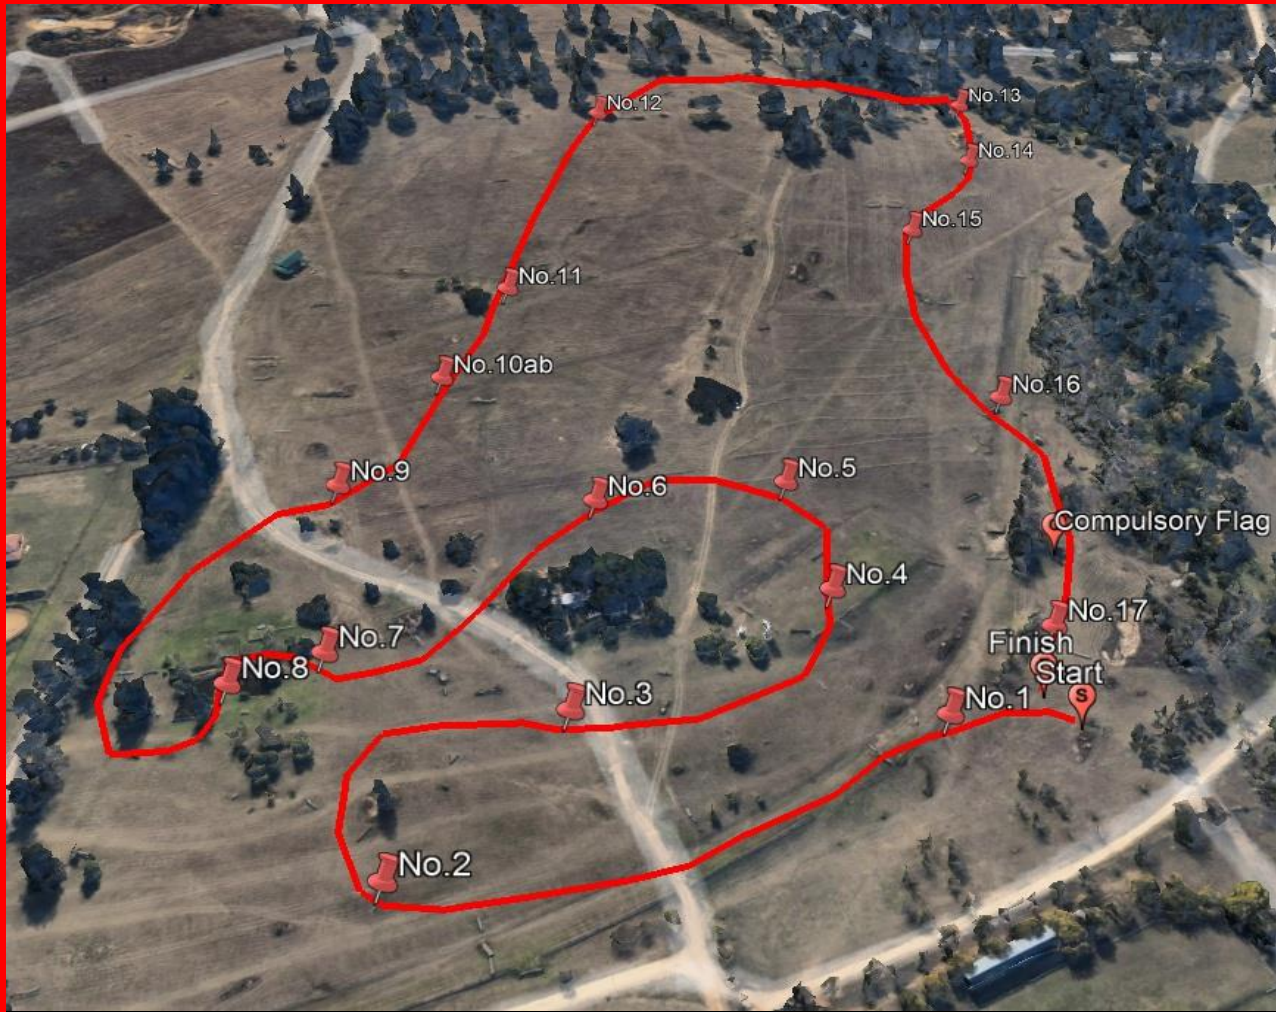

One Star

Numbers: Yellow
 Course Length: 2845m
 Speed: 500mpm
 Time: 5m42s

1	Sawdust Leap
2	Ditch & Rails
3	Big Oxer
4	Thatch Corner
5ab	Tim's Brush Bend
6	Big Table
7ab	Pine Complex
8	Pine Skinny
9ab	Step to White Rails
10	Ditch & Rails
11	Frangible Gate
12	Brush Skirt
13ab	Lou's Log to Blenheim
14	Triple Bar
15	Table
16ab	Rasta Drop to Skinny Pine
17	Brush Skinny
18	Normandy Splash
19	Final Leap

Ev.95

Numbers: Green
 Course Length: 2440m
 Speed: 475mpm
 Time: 5m08s

1	Slanter
2	Concrete Roller
3	Hippo Brush
4ab	In the Dip
5	Mini Cheese
6	Big Table
7ab	Sunken Road
8	Pine Log Skinny
9	Step Up
10	Tree Brush
11	Eskom Oxer
12	Ditch
13	Off the Mound
14ab	Off-set Brushes
15	Slanter
16	Slanter @ Rasta
17ab	Table to Old grey Log
18	Gum Skinny
19	Swazi Roller
20	Triple Bar

NB: no compulsory flag in this course

Ev.85

Numbers: Blue
 Course Length: 2090m
 Speed: 455mpm
 Time: 4m36s

1	Log Pile
2	Roller Brush
3	Claudia's Gate
4	Big Oxer
5	Gum Log Skinny
6	Mini Cheese
7	Brush Skirt
8ab	Pine Complex
9	Upright Drop Compulsory Flags
10	Poplar Logs
11	Wishing Well
12ab	Oxer to Upright
13	Brush Leap
14	Upright
15	Another Upright
16	Thatch Blenheim
17	Pine Log @ Normandy
18	Zig-zag Brush
19	Giant Log

Ev.75

Numbers: Red
 Course Length: 2000m
 Speed: 440mpm
 Time: 4m33s

1	Long Rails
2	Bale Upright
3	Black & White Oxer
4	Stone Complex
5	Wishing Well
6	Brush Skirt
7	Concerte Pipe
8	Island
9	Swazi Portable
10ab	Ditch to Brush
11	White Tyres
12	Pine Oxer
13	Old Grey Log
14	Pine Leap
15	Mini Corner
16	Log Drop
	Compulsory Flag
17	Final Leap