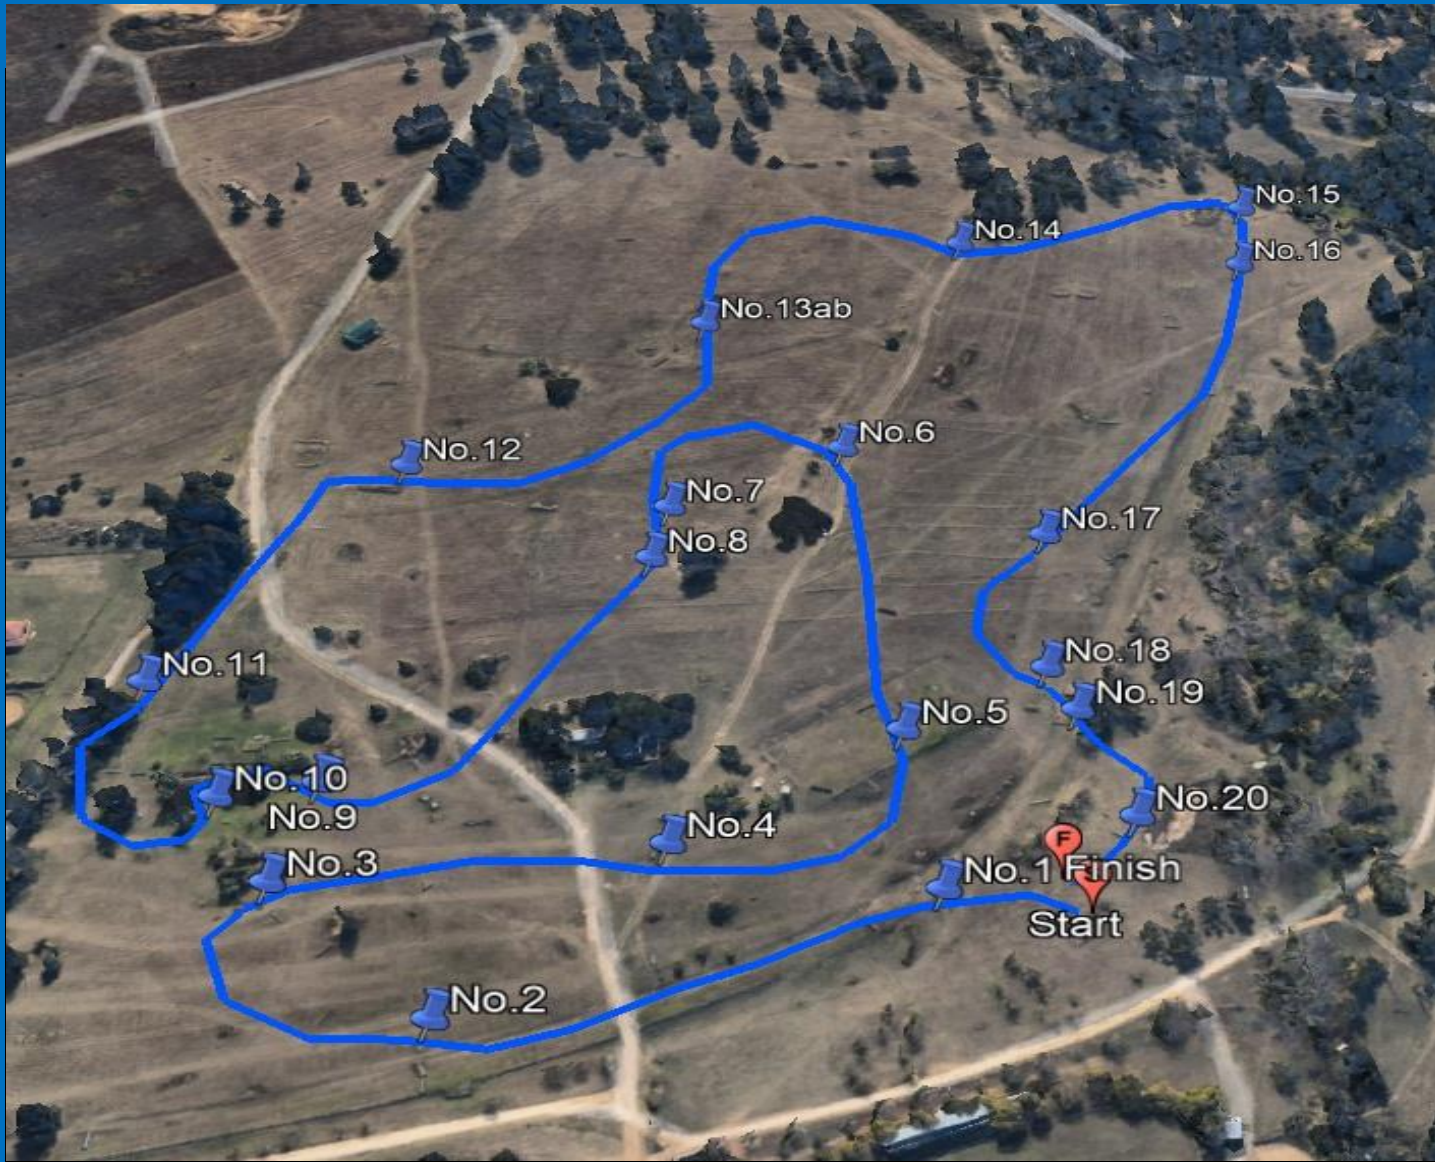

## One Star

Numbers: Yellow  
 Course Length: 2845m  
 Speed: 500mpm  
 Time: 5m42s

1	Sawdust Spread
2	Ditch & Rails
3	Trish's Black Pipe
4	Frangible Corner
5	Frangible Corner
6	Tim's Gate
7	Big Table
8	Frangible Triple Bar
9	White Gate
10ab	Step to Brush Roll Top
11	Barn Oxer
12	Thatch Roller
13ab	Upright to Ditch
14ab	Lou's Log to Blenheim
15	Trekhaner
16	Patrick's Leap
17ab	Drop to Skinny
18	Tim's Brush
19	Skinny Brush
20	Normandy Splash
21	Final Leap

## Ev.95

Numbers: Green  
 Course Length: 2425m  
 Speed: 475mpm  
 Time: 5m06s

1	Slanter
2	Concrete Roller
3	Table
4	Trish's Pipe
5ab	Claudia's Gate to Cheese
6	Oxer In the Trees
7	Pine Skinny
8	Bale Upright
9	Hippo Brush
10	Eskom Oxer
11ab	Off-set Pipes
12	Lou's Log
13	Ditch Log
14	Slanter
15ab	Rasta Pipes
	Compulsory Flags
16	Brush Skinny
17	Log Pile
18	Brush Roller
19	White Rails

## Ev.85

Numbers: Blue  
 Course Length: 2240m  
 Speed: 455mpm  
 Time: 4m56s

1	Brush Leap
2	Pine Upright
3	Eskom Oxer
4	Sawdust Leap
5	Swazi Portable
6	Brush Skirt
7	Swazi Faces
8	Mini Cheese
9	Bale Upright
10	Roller
11	Wishing Well
12	Ditch
13ab	Oxer to Upright
14	Log Drop
15	Swazi Roller
16	White Tyres
17	Epol Oxer
18	Gum Brush
19	Pine Leap
20	Giant Oxer