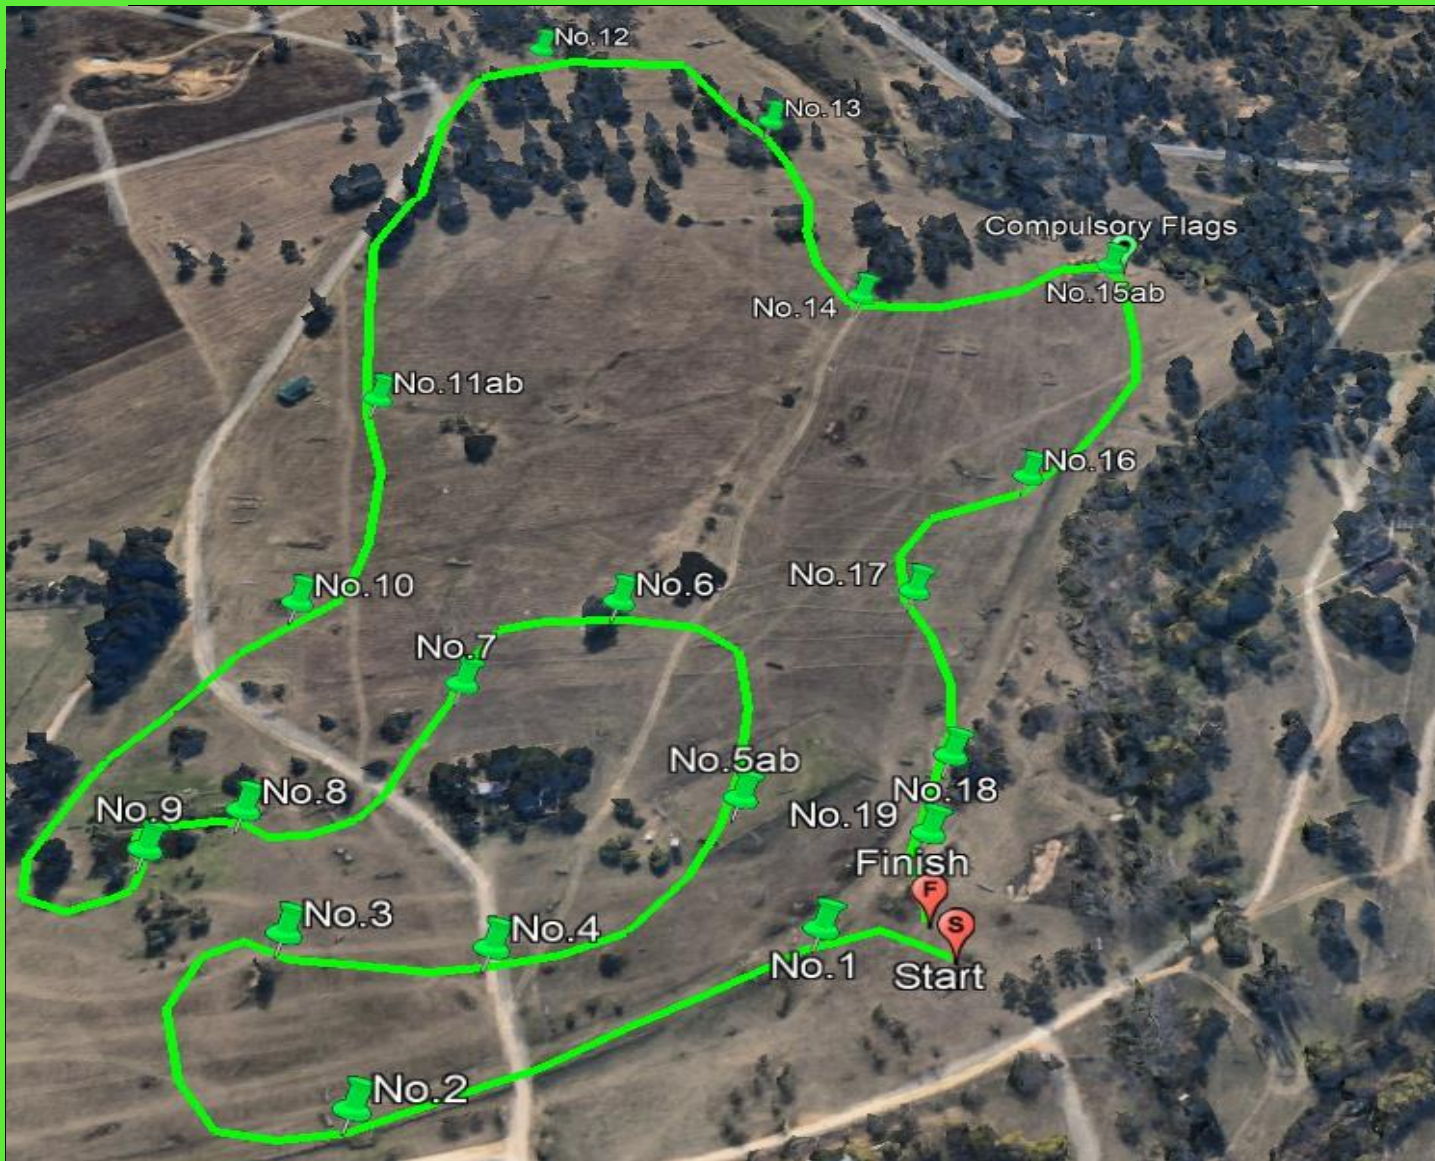

## One Star

Numbers: Yellow  
 Course Length: 2845m  
 Speed: 500mpm  
 Time: 5m42s

1	Sawdust Spread
2	Ditch & Rails
3	Trish's Black Pipe
4	Frangible Corner
5	Frangible Corner
6	Tim's Gate
7	Big Table
8	Frangible Triple Bar
9	White Gate
10ab	Step to Brush Roll Top
11	Barn Oxer
12	Thatch Roller
13ab	Upright to Ditch
14ab	Lou's Log to Blenheim
15	Trekhaner
16	Patrick's Leap
17ab	Drop to Skinny
18	Tim's Brush
19	Skinny Brush
20	Normandy Splash
21	Final Leap

## Ev.95

Numbers: Green  
 Course Length: 2425m  
 Speed: 475mpm  
 Time: 5m06s

1	Slanter
2	Concrete Roller
3	Table
4	Trish's Pipe
5ab	Claudia's Gate to Cheese
6	Oxer In the Trees
7	Pine Skinny
8	Bale Upright
9	Hippo Brush
10	Eskom Oxer
11ab	Off-set Pipes
12	Lou's Log
13	Ditch Log
14	Slanter
15ab	Rasta Pipes
	Compulsory Flags
16	Brush Skinny
17	Log Pile
18	Brush Roller
19	White Rails

## Ev.85

Numbers: Blue  
 Course Length: 2240m  
 Speed: 455mpm  
 Time: 4m56s

1	Brush Leap
2	Pine Upright
3	Eskom Oxer
4	Sawdust Leap
5	Swazi Portable
6	Brush Skirt
7	Swazi Faces
8	Mini Cheese
9	Bale Upright
10	Roller
11	Wishing Well
12	Ditch
13ab	Oxer to Upright
14	Log Drop
15	Swazi Roller
16	White Tyres
17	Epol Oxer
18	Gum Brush
19	Pine Leap
20	Giant Oxer