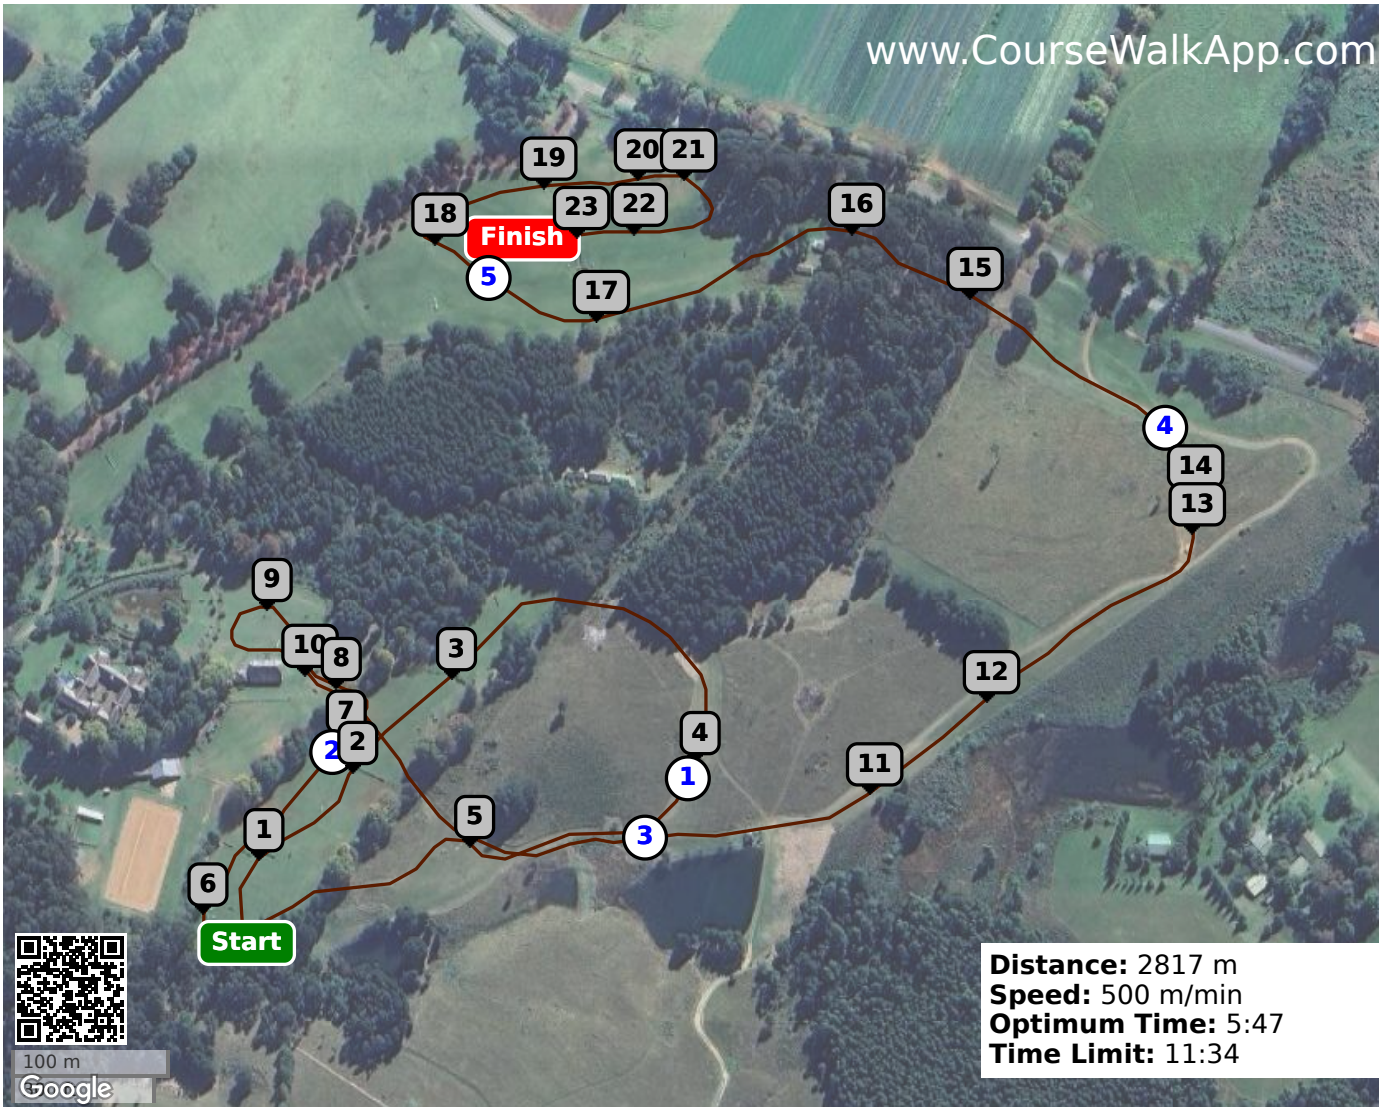

# Mount Helmsley March 2024 (ID: 38918) - CCN1\*- White on Brown

- ① Triple Log
- ② Stone Wall
- ③ Brush
- ④ Thatch House
- ⑤ Bull's Head
- ⑥ Triple Logs
- ⑦ Floating Brush Log
- ⑧ Water
- ⑨ Bramble Palisade
- ⑩ Log into Water
- ⑪ Floating Log
- ⑫ Brush
- ⑬ Drop
- ⑭ Rocket Launcher
- ⑮ Forest Logs
- ⑯ Shorty's Stones
- ⑰ Floating Log
- ⑱ Ditch Log
- ⑲ High Logs
- ⑳ Log into Water
- ㉑ Log after Water
- ㉒ Wishing Well
- ㉓ Log Home