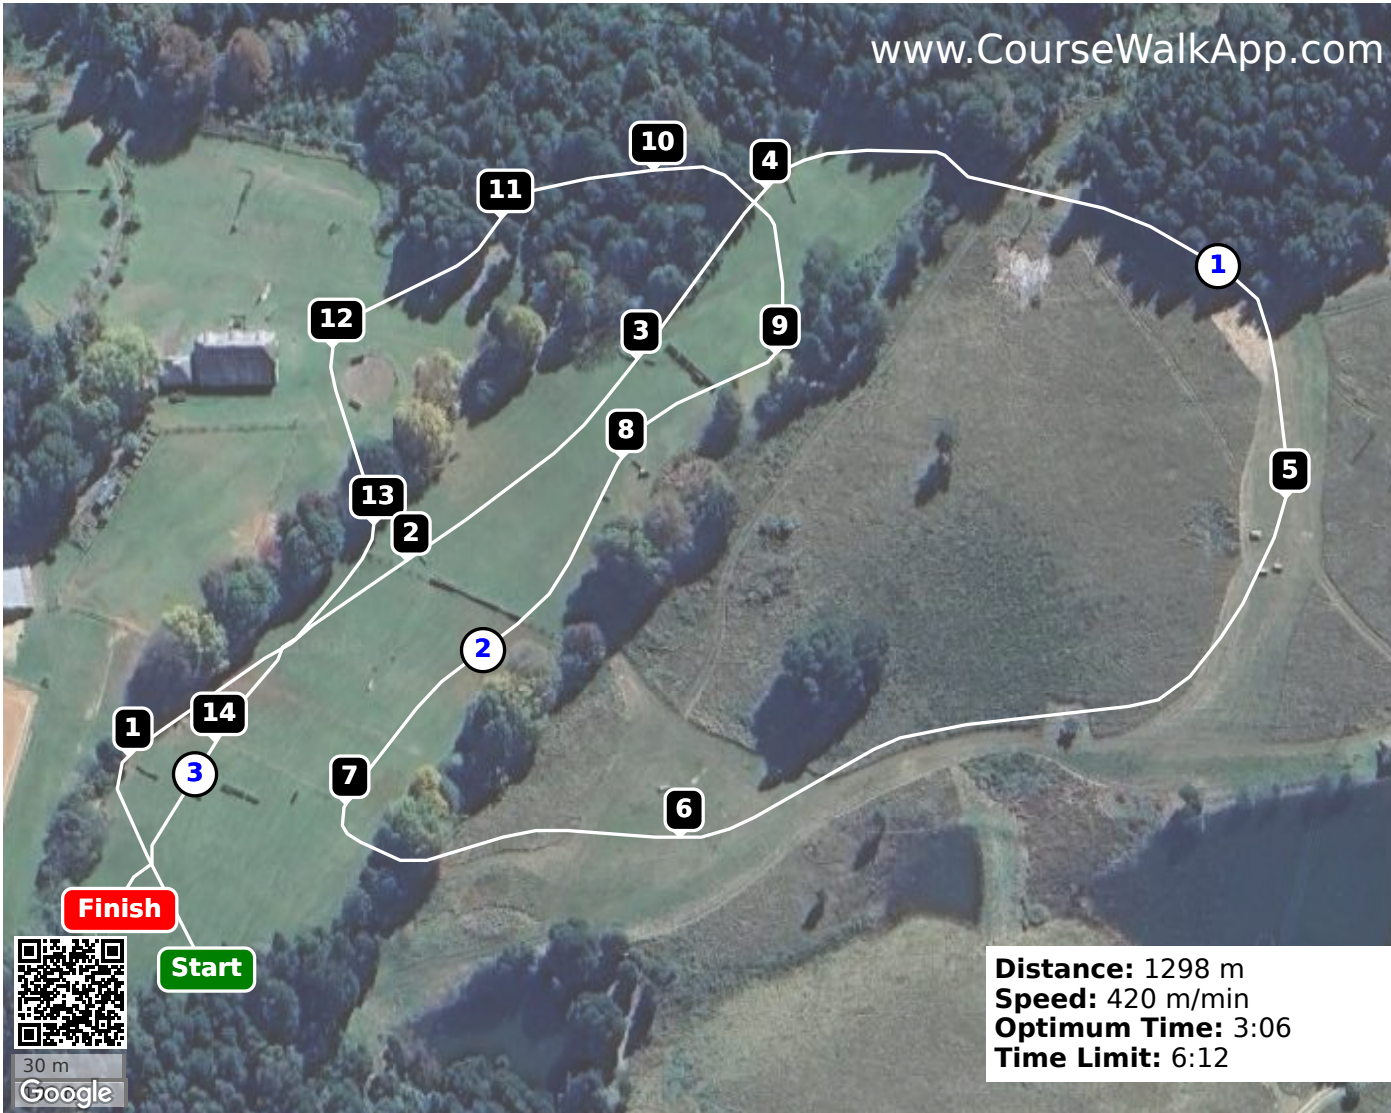

Mount Helmsley March 2024 (ID: 38911) - Ev65- White on Black

- ① Triple log
- ② Floating log
- ③ Logs
- ④ Brush
- ⑤ Slanter
- ⑥ Roller
- ⑦ Log and brush
- ⑧ Log
- ⑨ Floating Log
- ⑩ Slanter in forest
- ⑪ Step up
- ⑫ Water
- ⑬ Triple log
- ⑭ Log brush