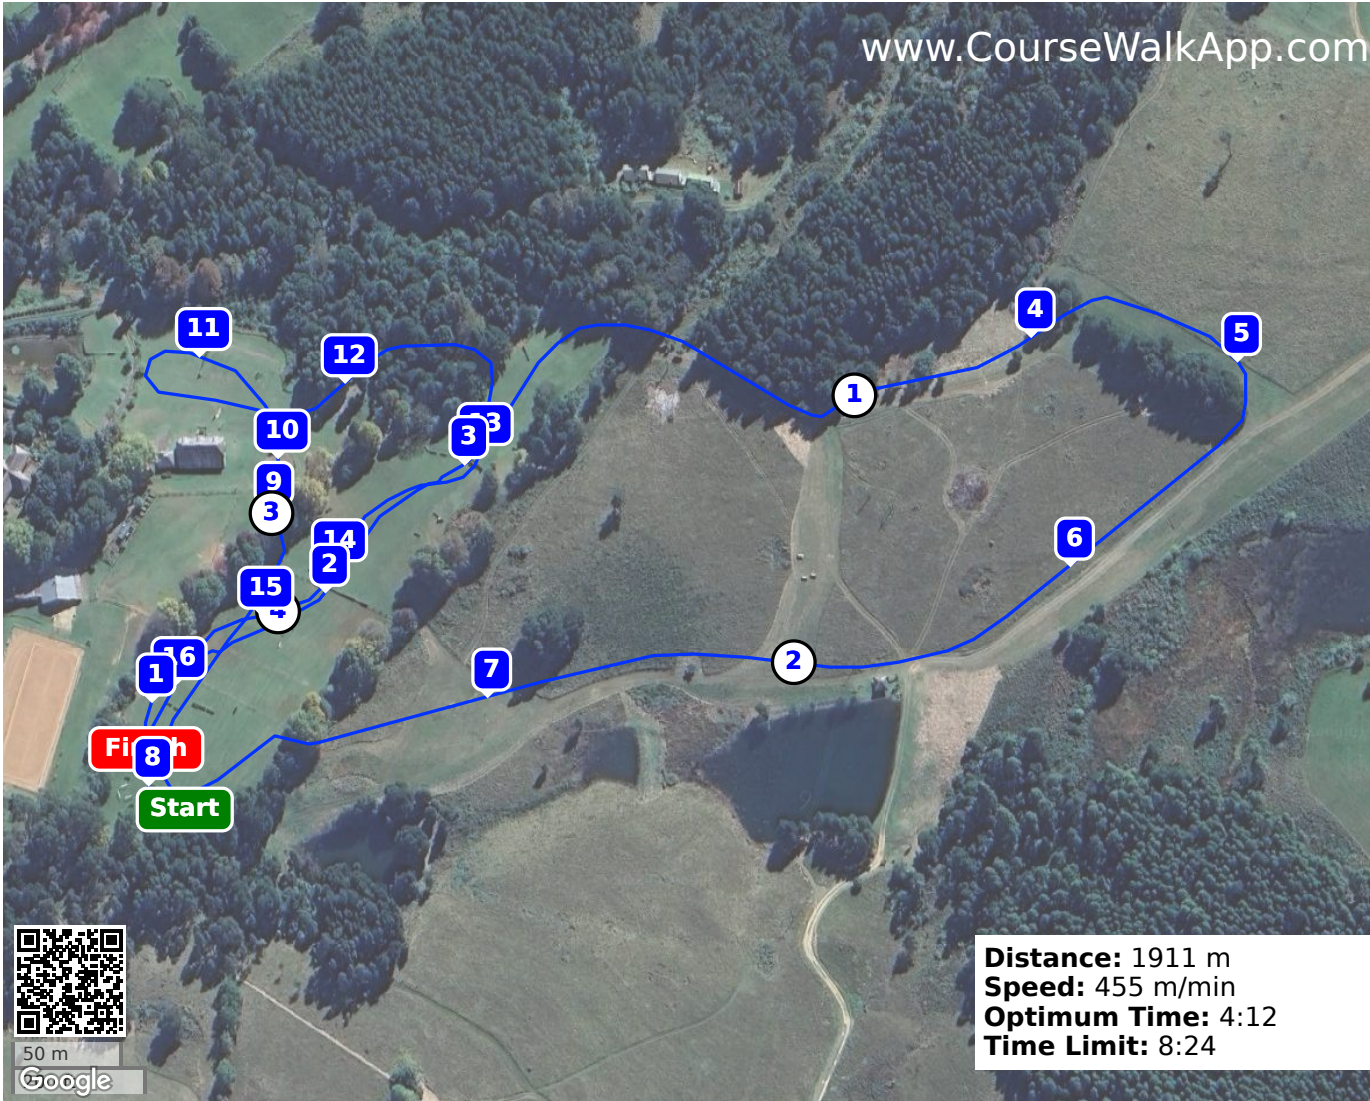

# Mount Helmsley March 2024 (ID: 38910) - Ev85- White on Blue

- ① Triple Log
- ② Stone wall
- ③ Brush
- ④ Blue box
- ⑤ A Frame
- ⑥ Portable
- ⑦ Tyres
- ⑧ Brush
- ⑨ Wooden box
- ⑩ Water
- ⑪ Bramble palisade
- ⑫ Drop down
- ⑬ Roller
- ⑭ Log Stack
- ⑮ Stone Wall
- ⑯ Palisade