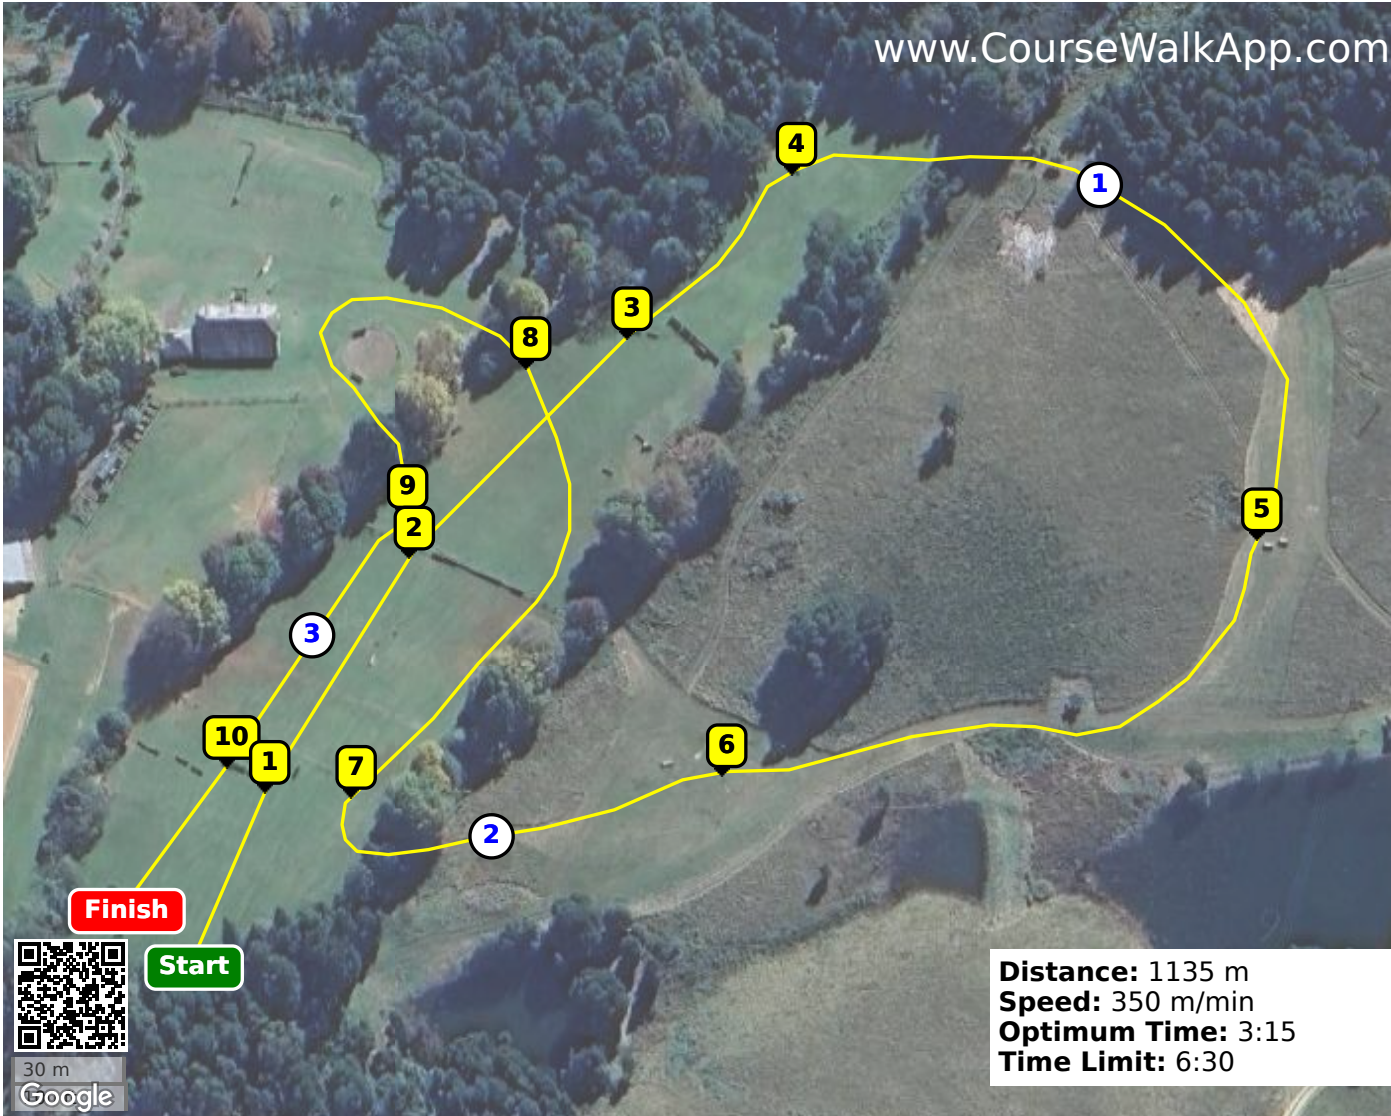

Mount Helmsley March 2024 (ID: 38916) - Rec50- Black on Yellow

- ① Log
- ② Floating Log
- ③ Log Stack
- ④ Small Stone
- ⑤ Roller
- ⑥ Tyres
- ⑦ Floating Log
- ⑧ Log in Trees
- ⑨ Drums
- ⑩ Log Home

Distance: 1135 m
Speed: 350 m/min
Optimum Time: 3:15
Time Limit: 6:30