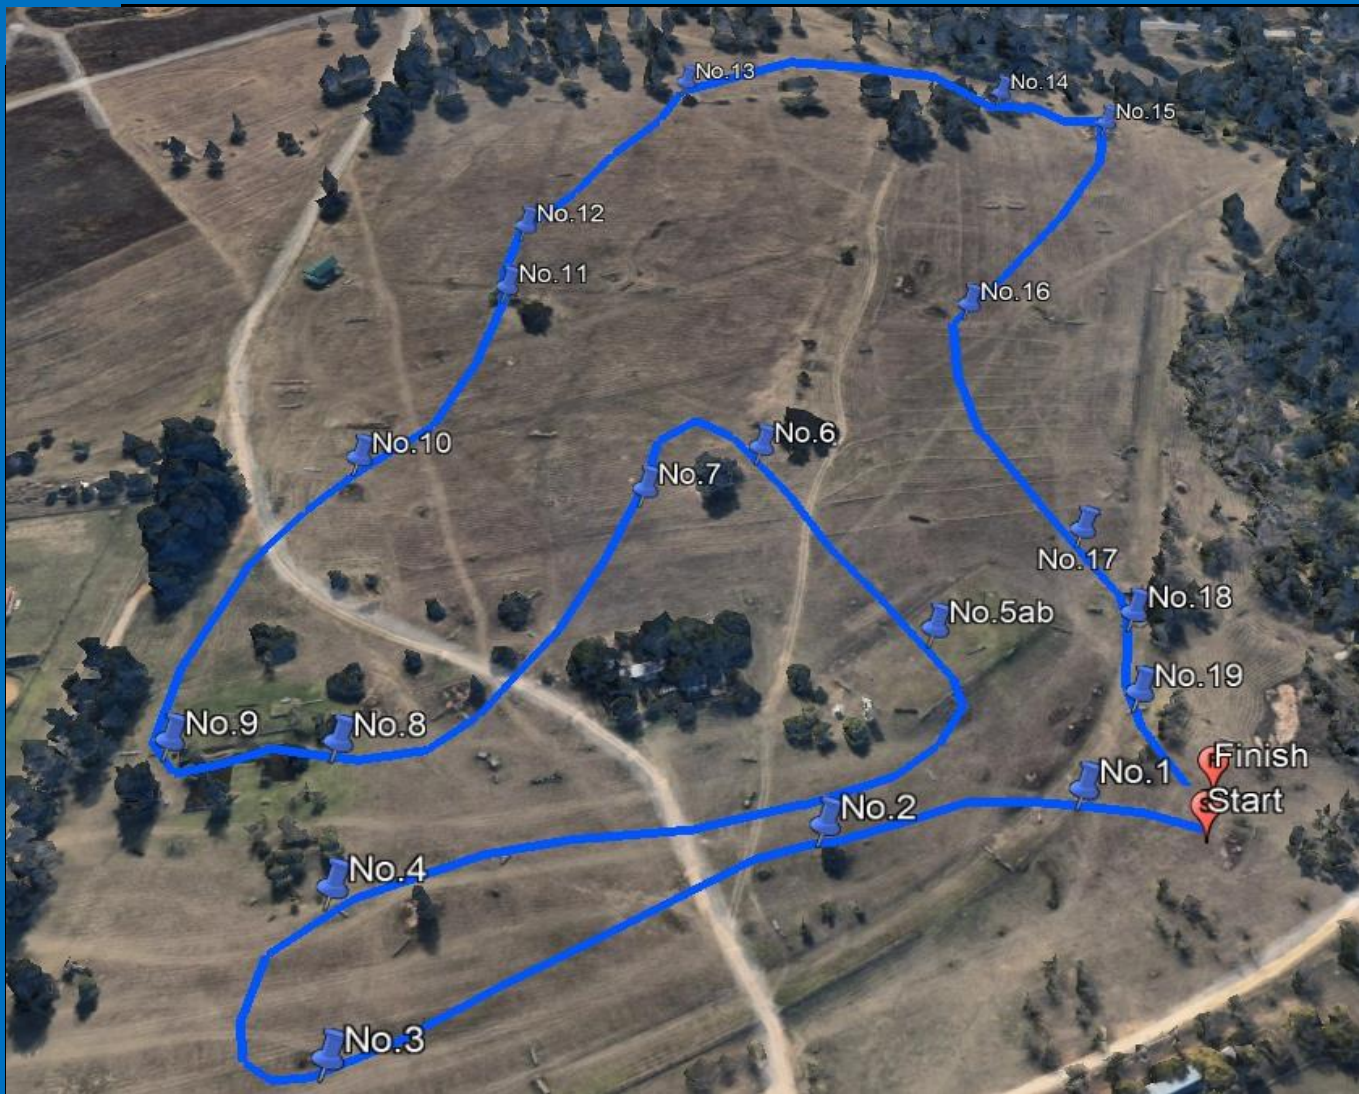

## Ev.95 Champs

Numbers: Green  
 Course Length: 2445m  
 Speed: 475mpm  
 Time: 5m09s

1	Pine Leap
2	Ditch & Rails
3	Eskom Table
4ab	Equestrian House Combination
5	Fallen Tree
6ab	EH Slanter to Steps
7	EH Swazi Portable
8	Giant Gum Oxer
9ab	Off-set Brush Rollers
10	Trekheiner
11	Brush Leap
12	Bull Finch
13ab	Corner to Upright
14	Gum on Rasta
15	Drop off Rasta
16	Blenhiem Brush
17	Bale Drop
18	Normandy White Gate
19	Final Leap

equestrian  
house

## Ev.85

Numbers: Blue  
 Course Length: 2032m  
 Speed: 455mpm  
 Time: 4m28s

1	Slanter
2	Giant Gum Upright
3	Sawdust Bags
4	Table
5ab	Faces to Box
6	Pipe Roller
7	Thatch Drop
8	3 Rails
9	Brush Leap
10	Trekheiner
11	Bale Upright
12	Mini Cheese
13	Epol Oxe
14	Floating Pine Log
15	Rasta Roller
16	Tim's Table
17	Normandy Skinny
18	Zig-Zag Brush
19	White Triple Bar

## Ev.75

Numbers: Red  
 Course Length: 1940m  
 Speed: 440mpm  
 Time: 4m25s

1	Upright
2	Chicken Huts
3	Brush Leap
4	Big Oxe
5	Brush Skirt
6	Pine Ditch
7	Gates
8	Floating White Rail
9	Mini Corner
10ab	Oxe to Upright
11	Log Drop
12	Poplar Log Pile
13	White Tyres
14	Epole Oxe
15	Normandy Skinny
16	Upright
17	Giant Pine Log